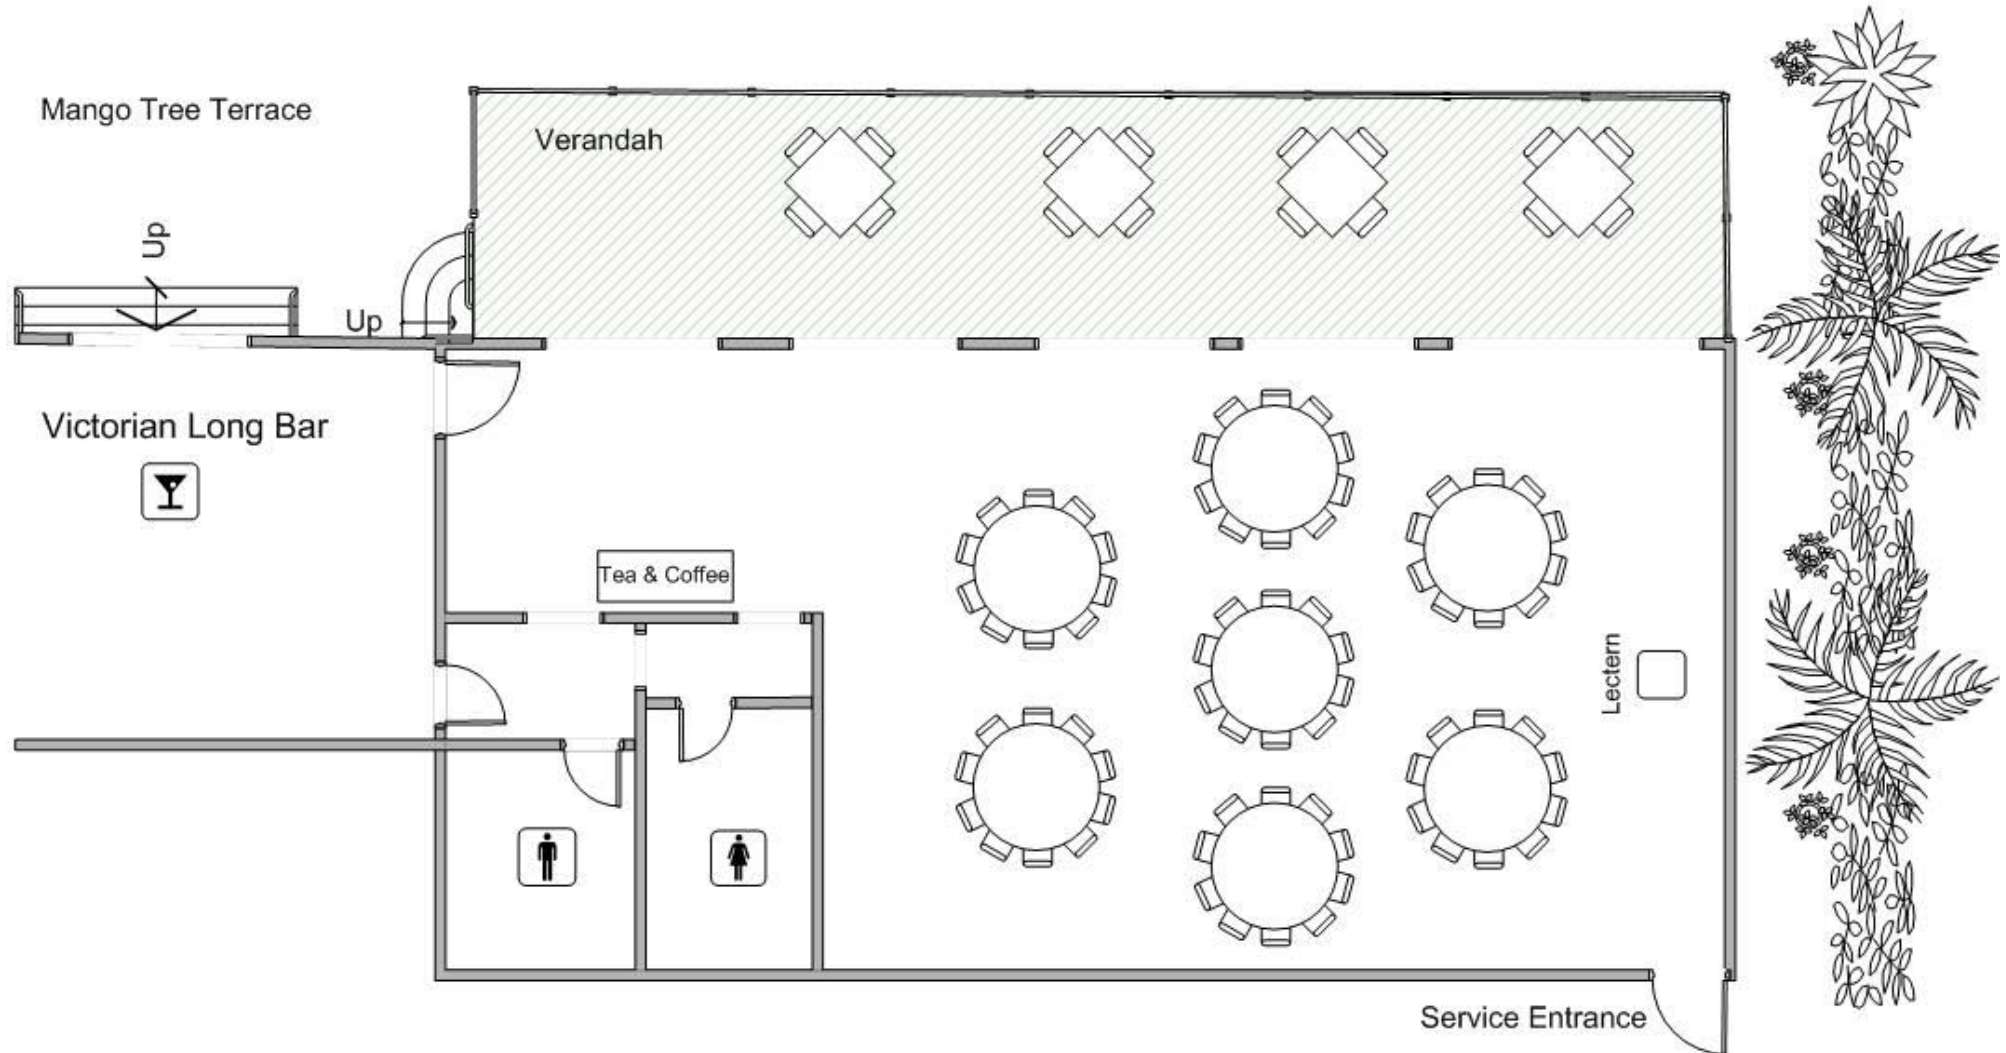

Rosewood Room – Hillstone St Lucia

Sample Floor Plan
5 round tables – 10 guests
50 Guests
Banquet Style

Rosewood Room – Hillstone St Lucia

Sample Floor Plan
6 round tables – 10 guests
60 Guests
Banquet Style

Rosewood Room – Hillstone St Lucia

Sample Floor Plan
7 round tables – 10 guests
70 Guests
Banquet Style

Rosewood Room – Hillstone St Lucia

Sample Floor Plan
8 round tables – 10 guests
80 Guests
Banquet Style

Rosewood Room – Hillstone St Lucia

Sample Floor Plan
9 round tables – 10 guests
90 Guests
Banquet Style

Rosewood Room – Hillstone St Lucia

Sample Floor Plan
10 round tables – 10 guests
100 Guests
Banquet Style

Rosewood Room – Hillstone St Lucia

Sample Floor Plan
13 round tables – 10 guests
130 Guests
Banquet Style