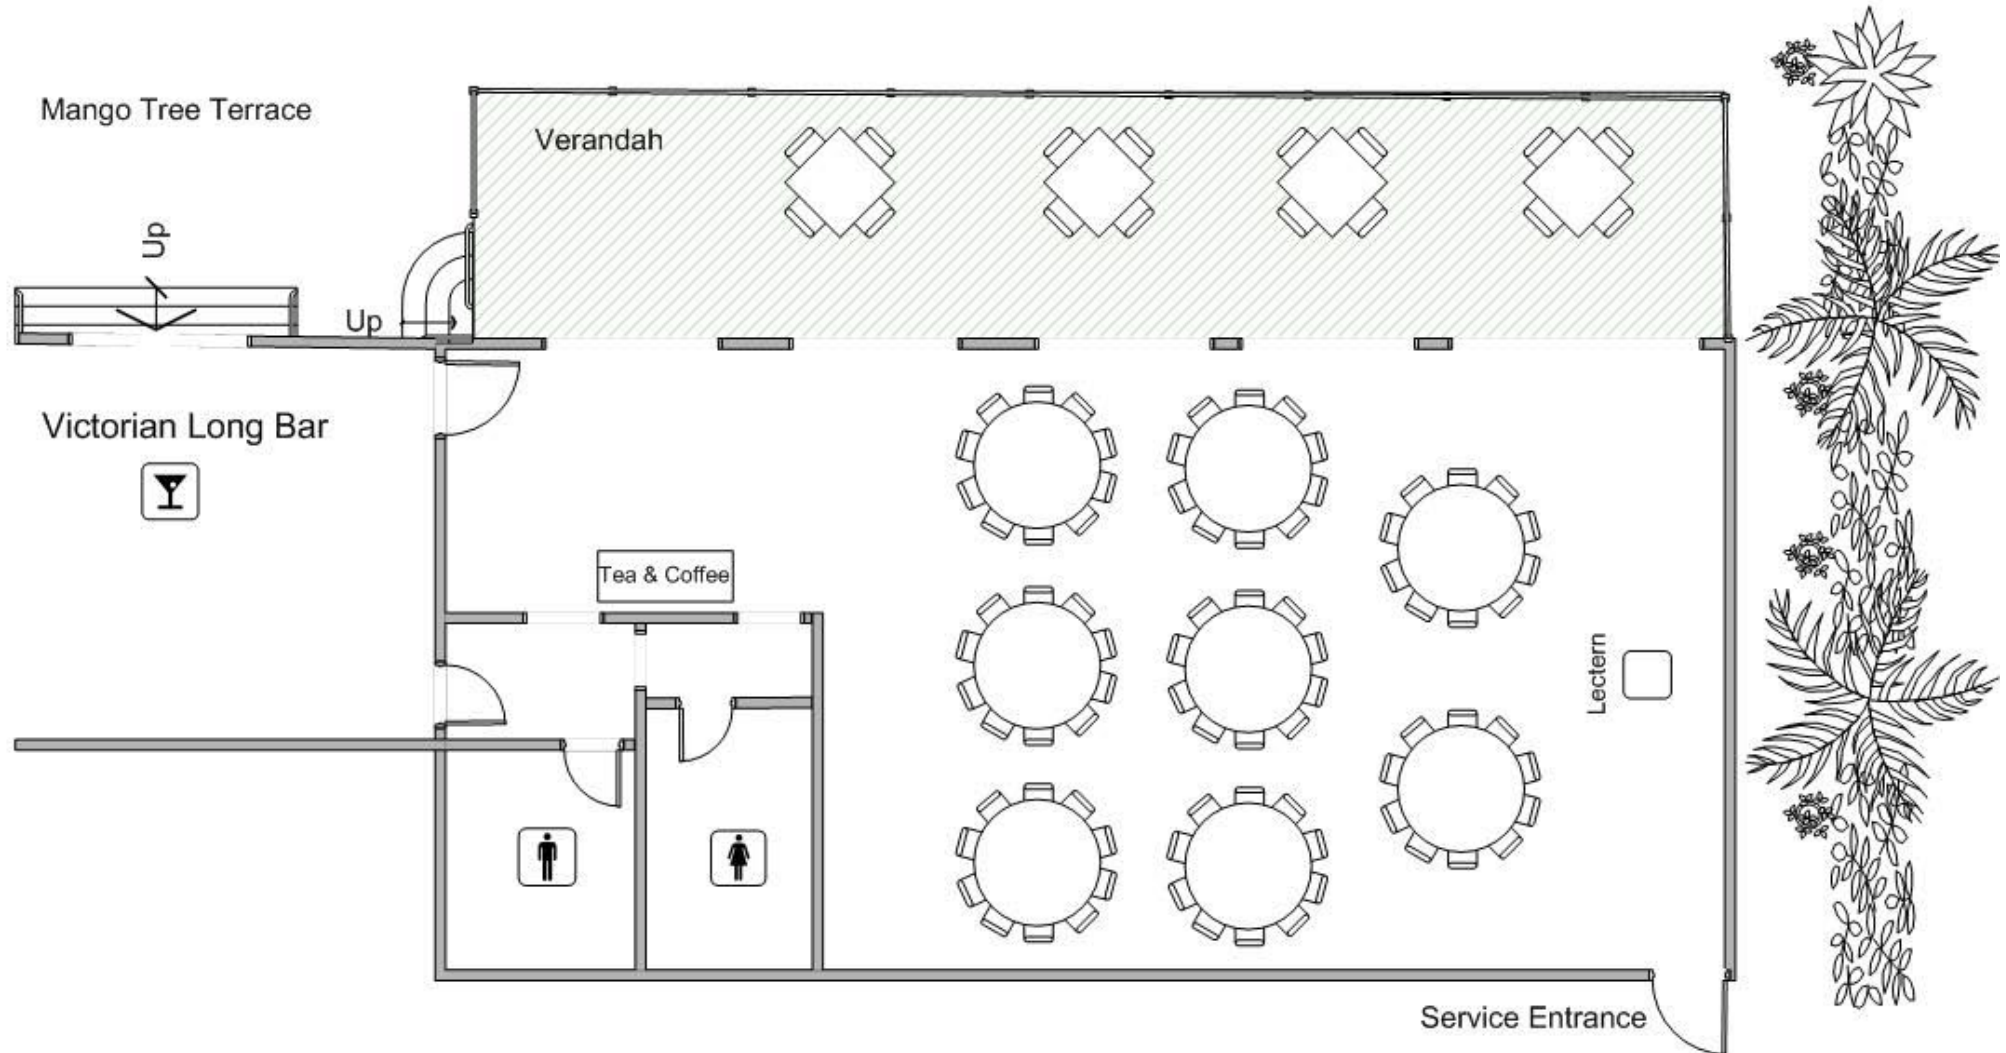

Rosewood Room – Hillstone St Lucia

Sample Floor Plan
7 round tables – 10 guests
70 Guests
Banquet Style

Rosewood Room – Hillstone St Lucia

Sample Floor Plan
8 round tables – 10 guests
80 Guests
Banquet Style

Rosewood Room – Hillstone St Lucia

Sample Floor Plan
9 round tables – 10 guests
90 Guests
Banquet Style

Rosewood Room – Hillstone St Lucia

Sample Floor Plan
10 round tables – 10 guests
100 Guests
Banquet Style

Rosewood Room – Hillstone St Lucia

Sample Floor Plan
11 round tables – 10 guests
110 Guests
Banquet Style

Rosewood Room – Hillstone St Lucia

Sample Floor Plan
12 round tables – 10 guests
120 Guests
Banquet Style

Rosewood Room – Hillstone St Lucia

Sample Floor Plan
13 round tables – 10 guests
130 Guests
Banquet Style