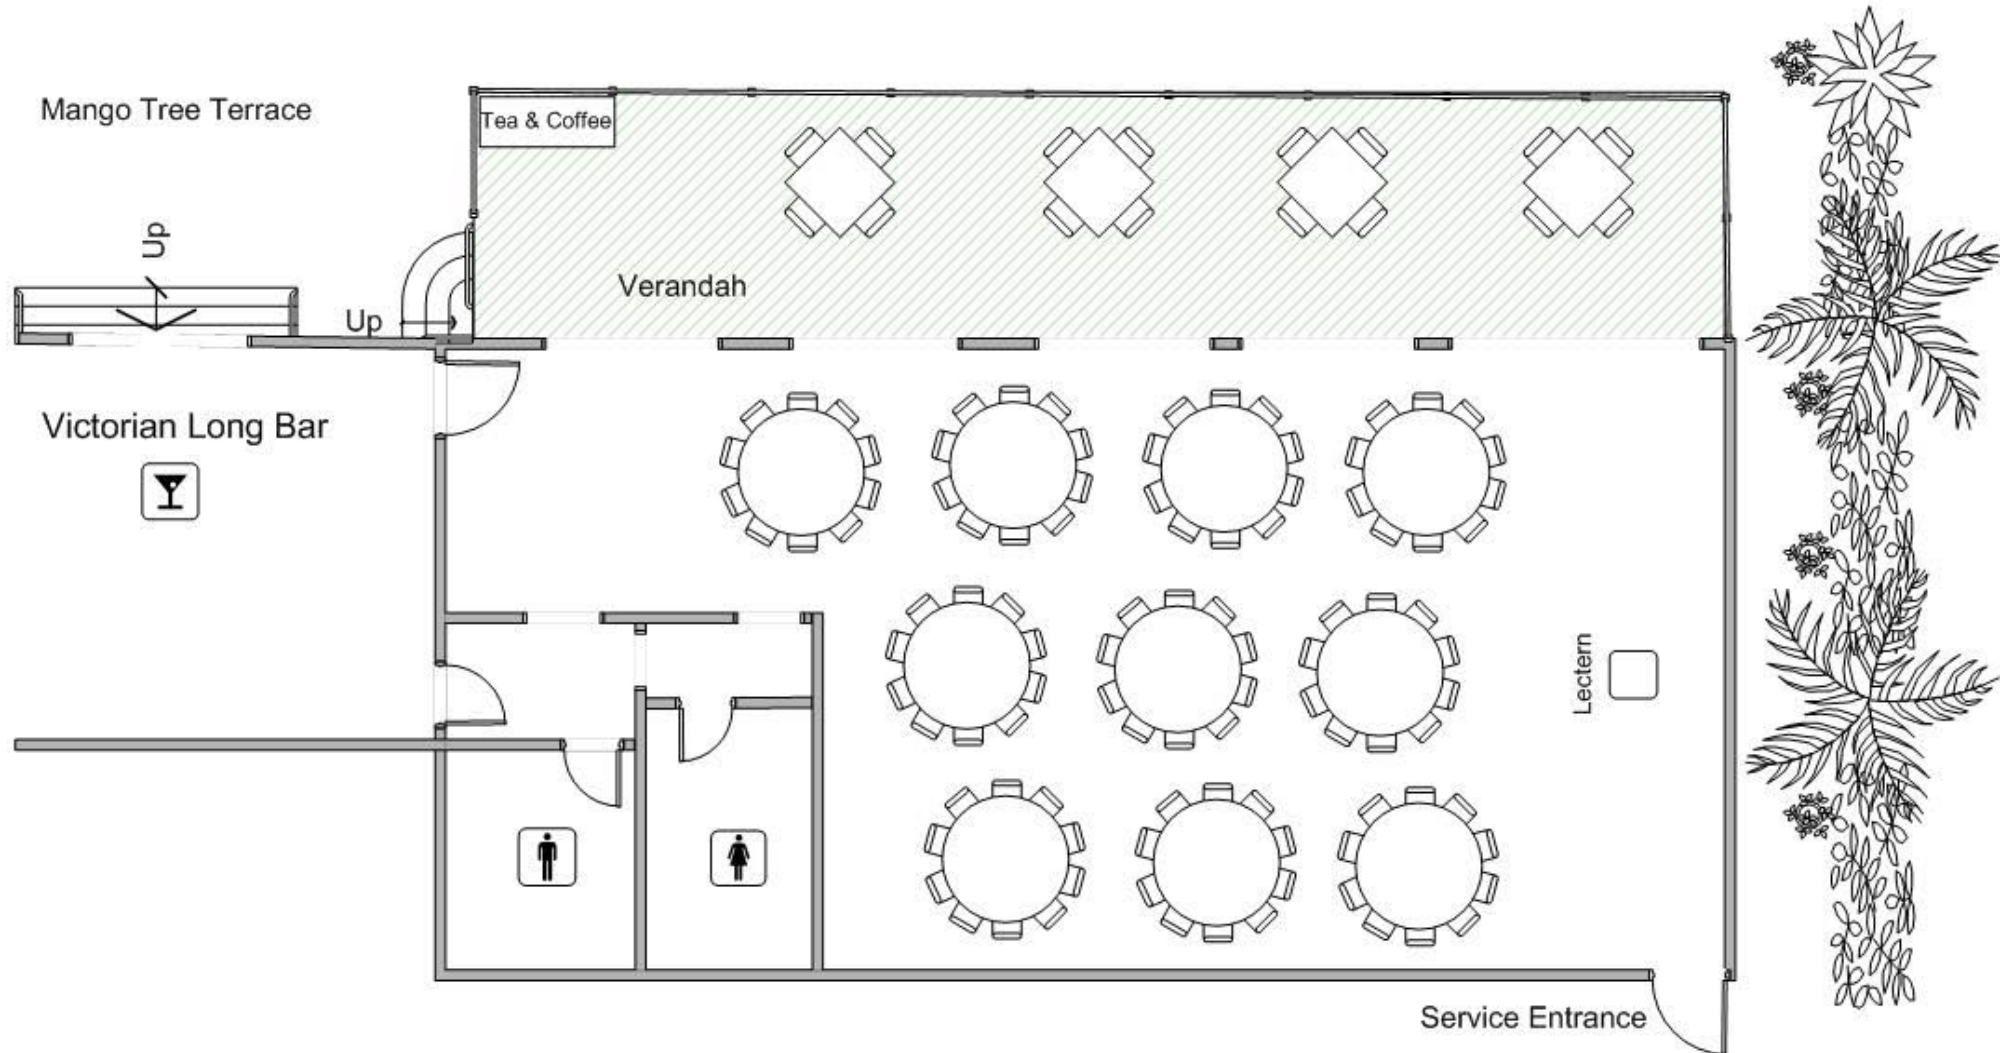

Rosewood Room – Hillstone St Lucia

Sample Floor Plan
7 round tables – 10 guests
70 Guests
Banquet Style

Rosewood Room – Hillstone St Lucia

Sample Floor Plan
8 round tables – 10 guests
80 Guests
Banquet Style

Rosewood Room – Hillstone St Lucia

Sample Floor Plan
9 round tables – 10 guests
90 Guests
Banquet Style

Rosewood Room – Hillstone St Lucia

Sample Floor Plan
10 round tables – 10 guests
100 Guests
Banquet Style

Rosewood Room – Hillstone St Lucia

Sample Floor Plan
11 round tables – 10 guests
110 Guests
Banquet Style

Rosewood Room – Hillstone St Lucia

Sample Floor Plan
12 round tables – 10 guests
120 Guests
Banquet Style

Rosewood Room – Hillstone St Lucia

Sample Floor Plan
13 round tables – 10 guests
130 Guests
Banquet Style