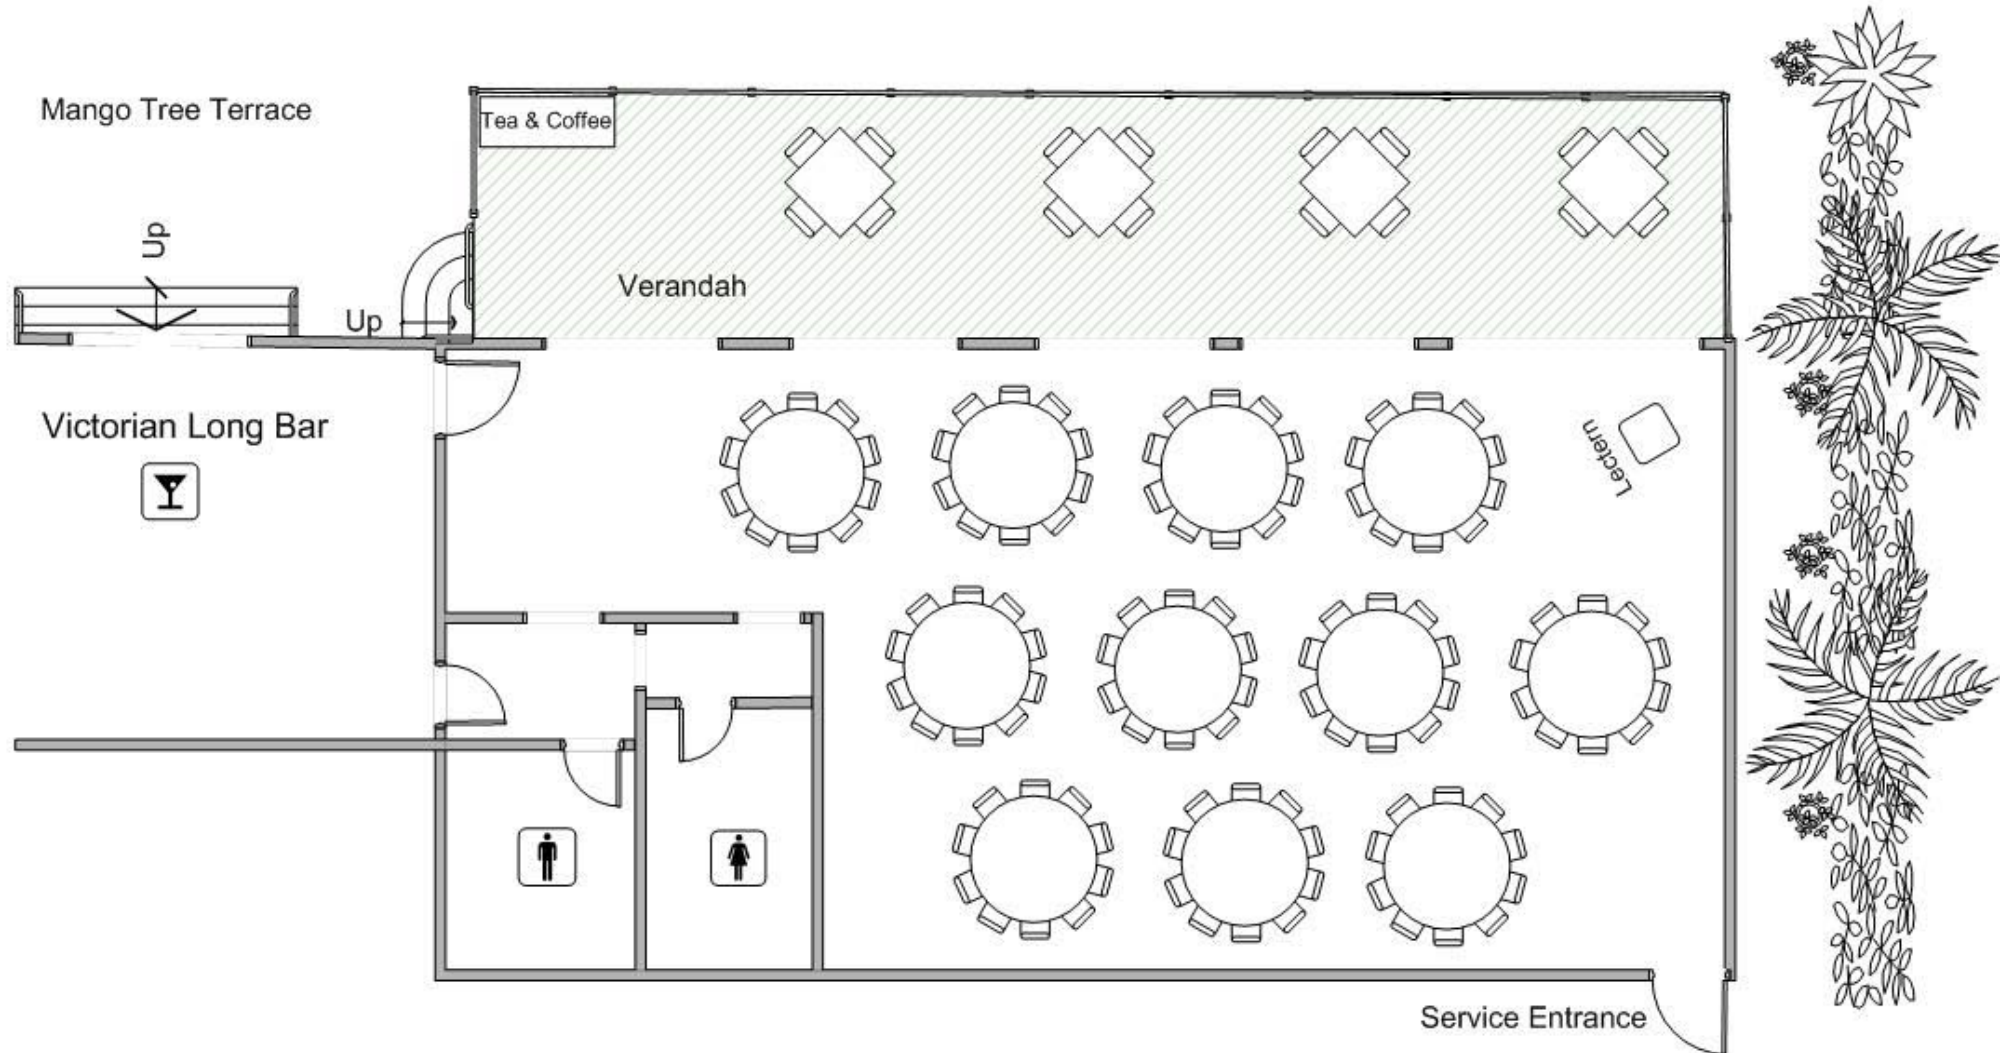

Rosewood Room – Hillstone St Lucia

Sample Floor Plan
7 round tables – 10 guests
70 Guests
Banquet Style

Rosewood Room – Hillstone St Lucia

Sample Floor Plan
8 round tables – 10 guests
80 Guests
Banquet Style

Rosewood Room – Hillstone St Lucia

Sample Floor Plan
9 round tables – 10 guests
90 Guests
Banquet Style

Rosewood Room – Hillstone St Lucia

Sample Floor Plan
10 round tables – 10 guests
100 Guests
Banquet Style

Rosewood Room – Hillstone St Lucia

Sample Floor Plan
11 round tables – 10 guests
110 Guests
Banquet Style

Rosewood Room – Hillstone St Lucia

Sample Floor Plan
12 round tables – 10 guests
120 Guests
Banquet Style

Rosewood Room – Hillstone St Lucia

Sample Floor Plan
13 round tables – 10 guests
130 Guests
Banquet Style