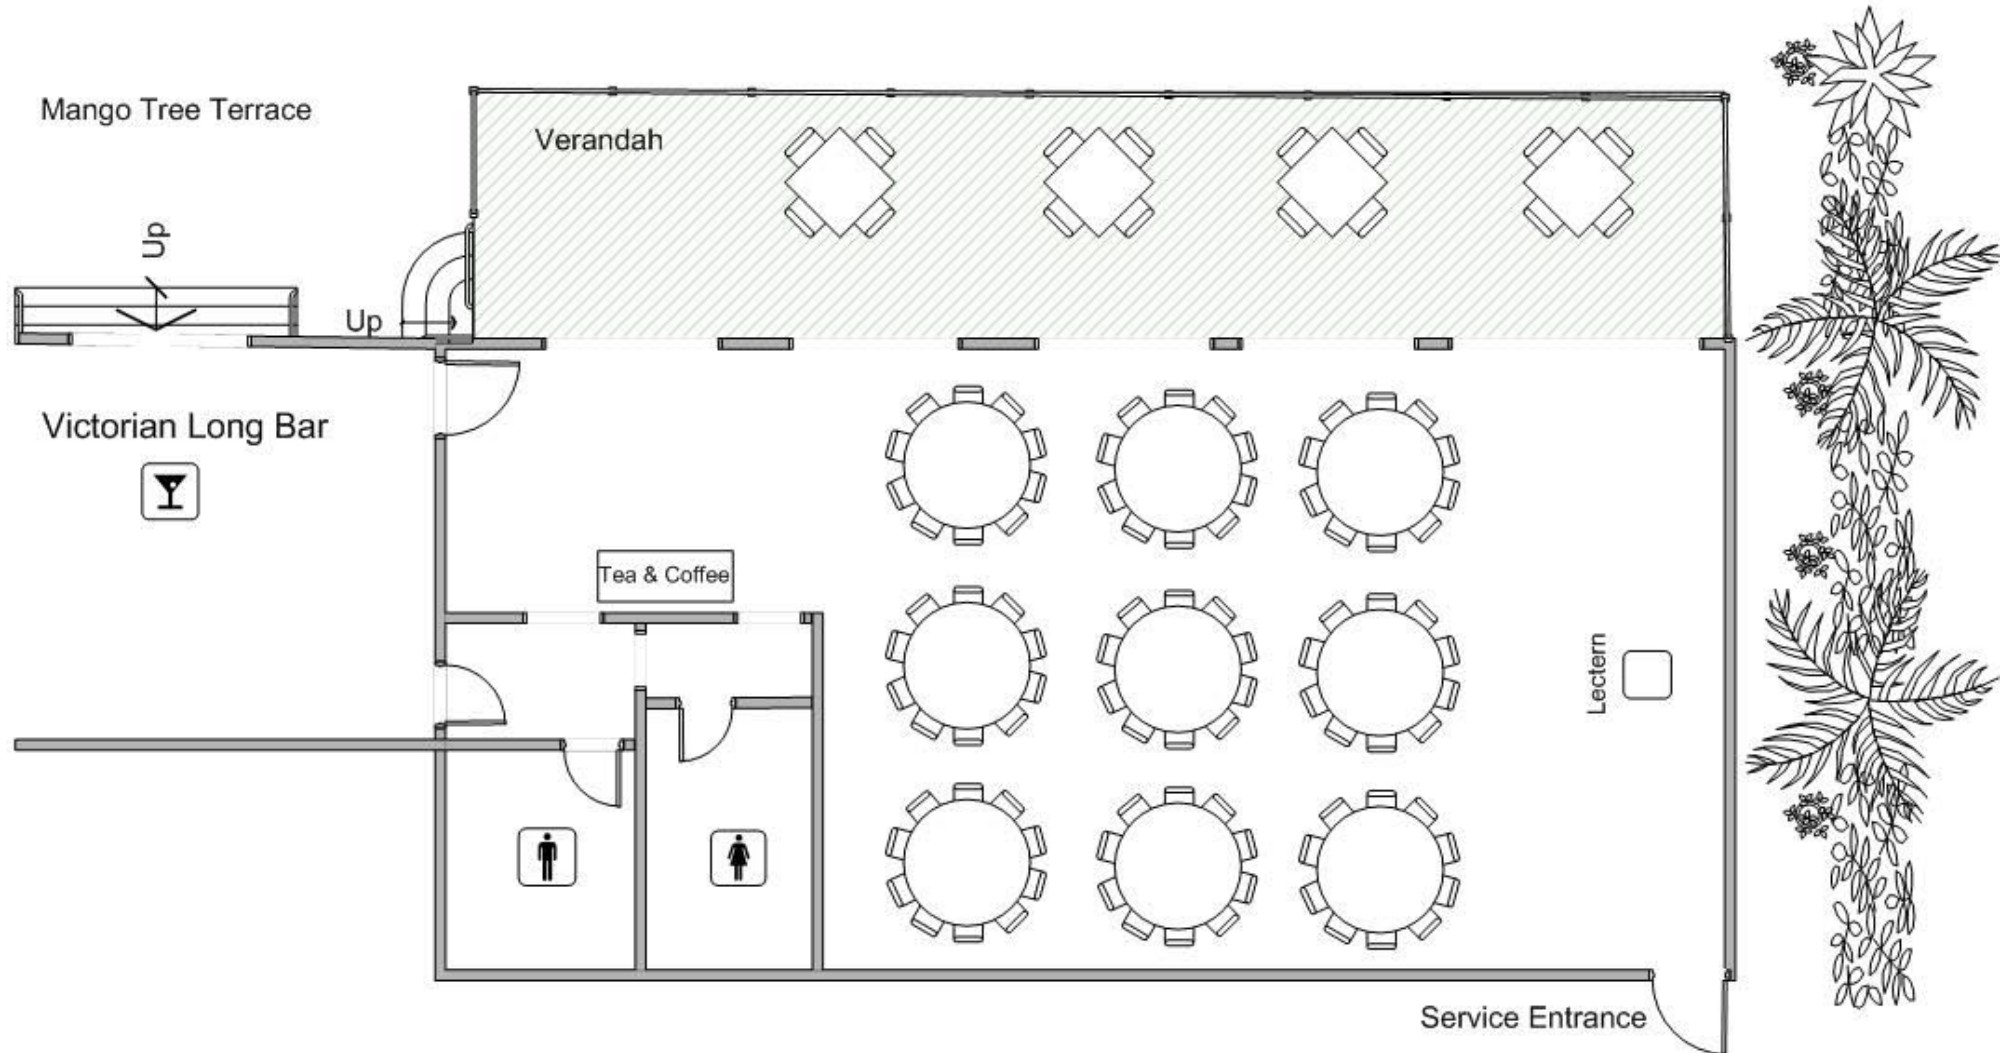

Rosewood Room – Hillstone St Lucia

Sample Floor Plan
7 round tables – 10 guests
70 Guests
Banquet Style

Rosewood Room – Hillstone St Lucia

Sample Floor Plan
8 round tables – 10 guests
80 Guests
Banquet Style

Rosewood Room – Hillstone St Lucia

Sample Floor Plan
9 round tables – 10 guests
90 Guests
Banquet Style

Rosewood Room – Hillstone St Lucia

Sample Floor Plan
10 round tables – 10 guests
100 Guests
Banquet Style

Rosewood Room – Hillstone St Lucia

Sample Floor Plan
11 round tables – 10 guests
110 Guests
Banquet Style

Rosewood Room – Hillstone St Lucia

Sample Floor Plan
12 round tables – 10 guests
120 Guests
Banquet Style

Rosewood Room – Hillstone St Lucia

Sample Floor Plan
13 round tables – 10 guests
130 Guests
Banquet Style