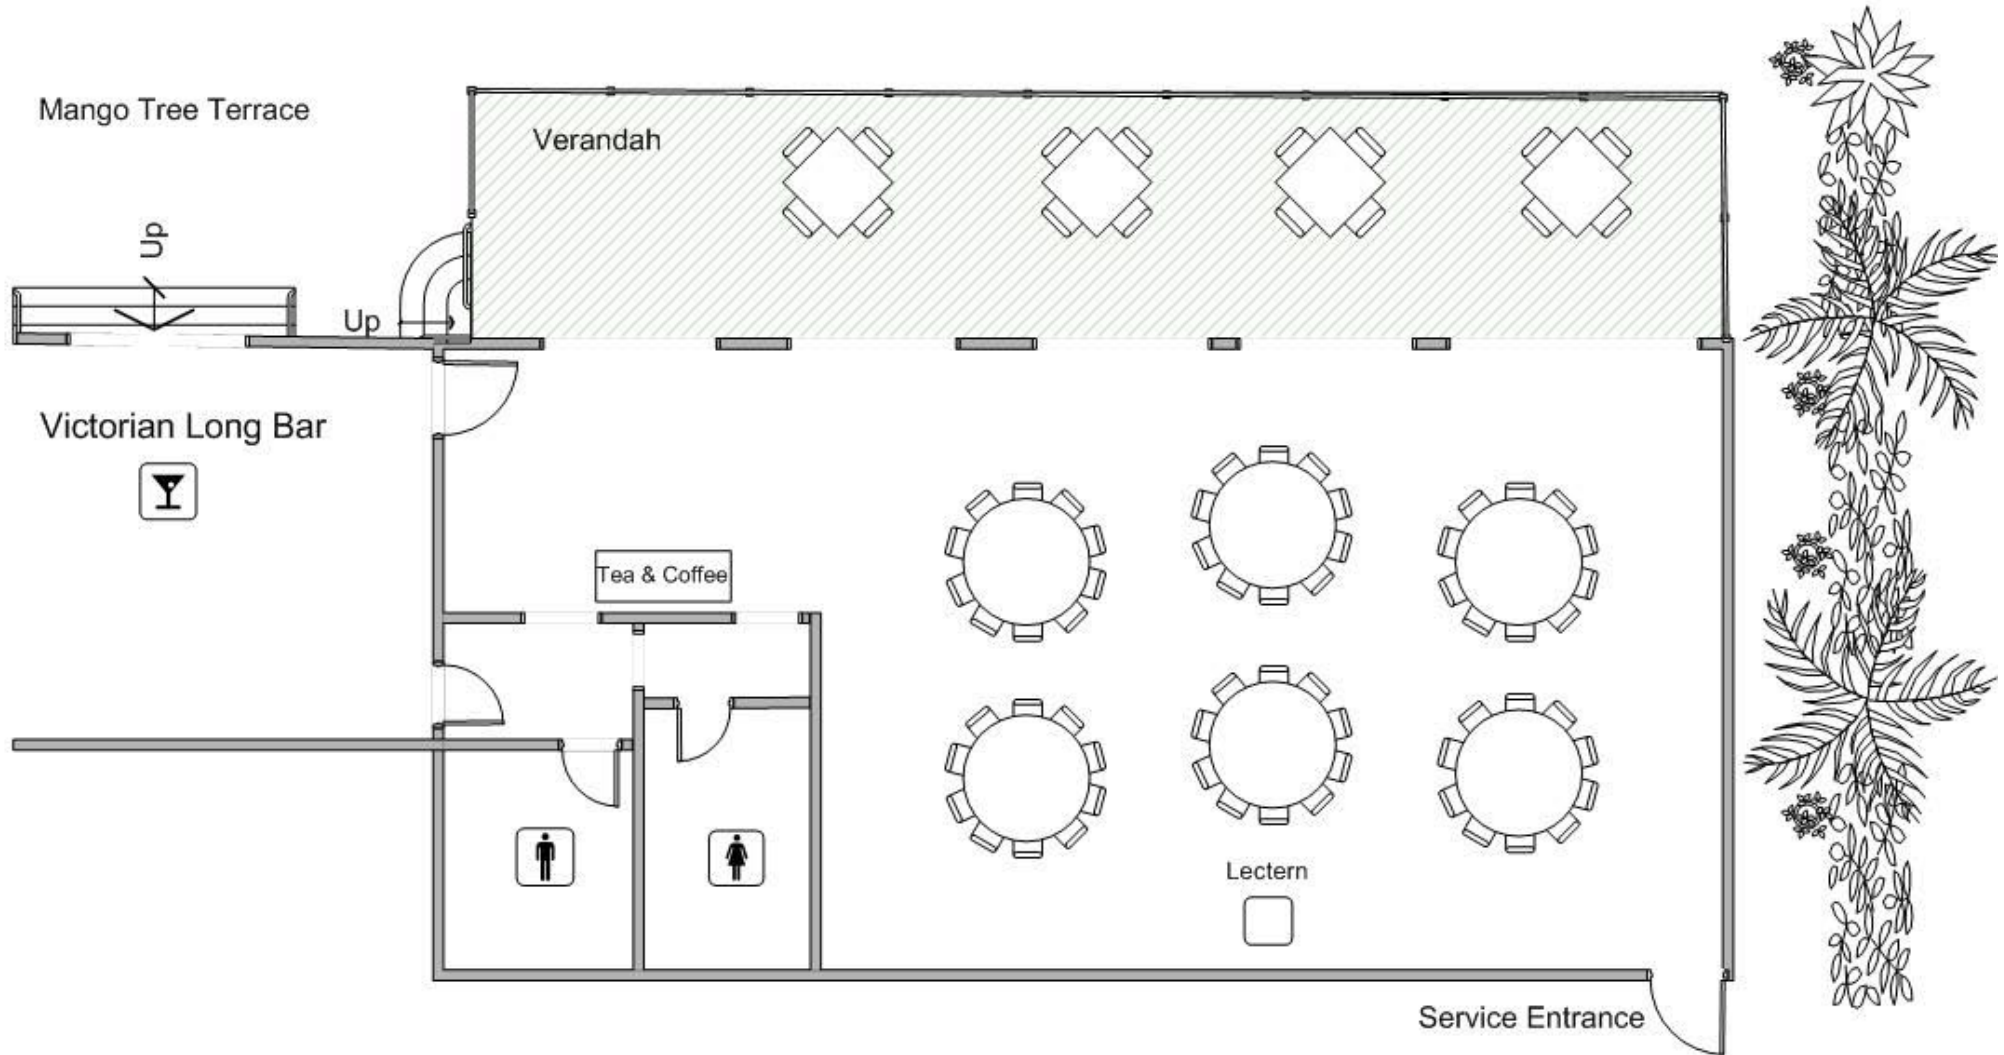

Rosewood Room – Hillstone St Lucia

Sample Floor Plan
5 round tables – 10 guests
50 Guests
Banquet Style

Rosewood Room – Hillstone St Lucia

Sample Floor Plan
6 round tables – 10 guests
60 Guests
Banquet Style

Rosewood Room – Hillstone St Lucia

Sample Floor Plan
7 round tables – 10 guests
70 Guests
Banquet Style

Rosewood Room – Hillstone St Lucia

Sample Floor Plan
8 round tables – 10 guests
80 Guests
Banquet Style

Rosewood Room – Hillstone St Lucia

Sample Floor Plan
9 round tables – 10 guests
90 Guests
Banquet Style

Rosewood Room – Hillstone St Lucia

Sample Floor Plan
10 round tables – 10 guests
100 Guests
Banquet Style

Rosewood Room – Hillstone St Lucia

Sample Floor Plan
13 round tables – 10 guests
130 Guests
Banquet Style