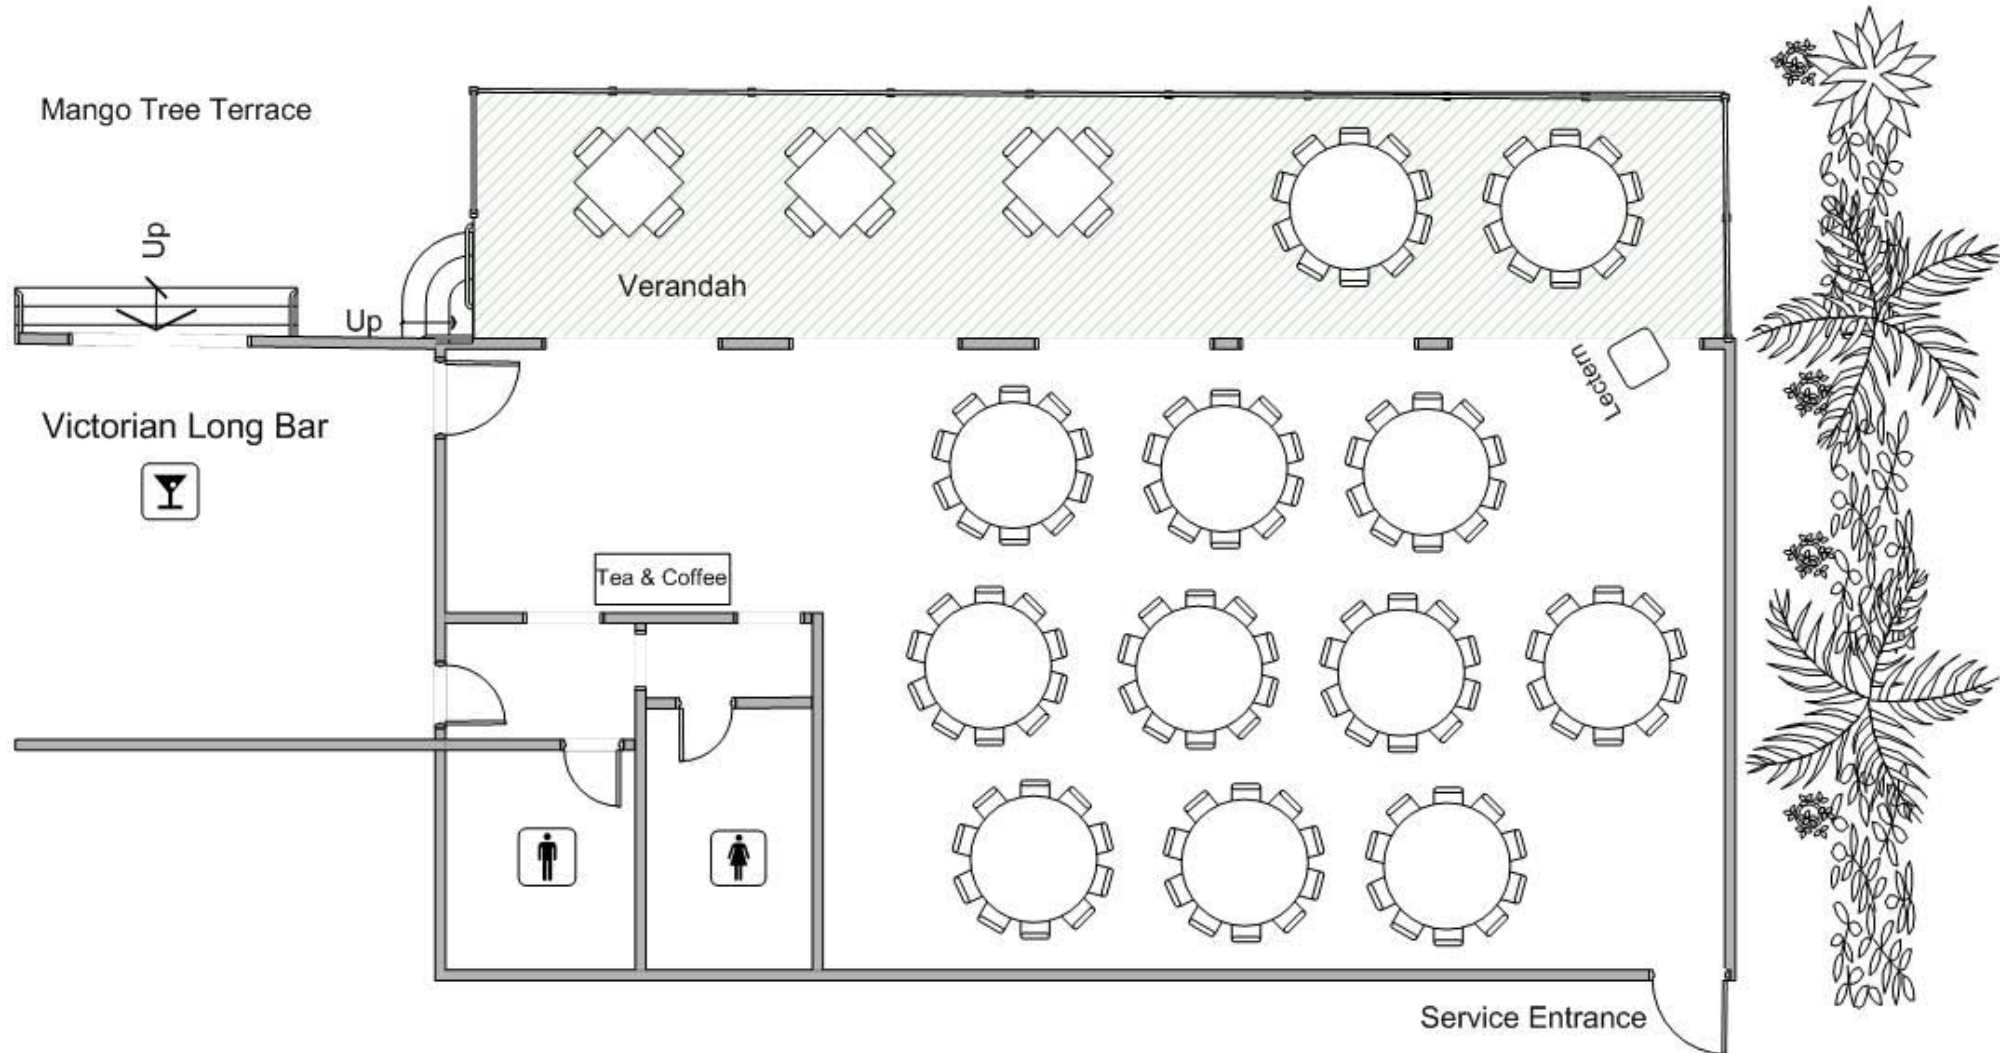

Rosewood Room – Hillstone St Lucia

Sample Floor Plan
9 round tables – 10 guests
90 Guests
Banquet Style

Rosewood Room – Hillstone St Lucia

Sample Floor Plan
10 round tables – 10 guests
100 Guests
Banquet Style

Rosewood Room – Hillstone St Lucia

Sample Floor Plan
11 round tables – 10 guests
110 Guests
Banquet Style

Rosewood Room – Hillstone St Lucia

Sample Floor Plan
12 round tables – 10 guests
120 Guests
Banquet Style

Rosewood Room – Hillstone St Lucia

Sample Floor Plan
13 round tables – 10 guests
130 Guests
Banquet Style