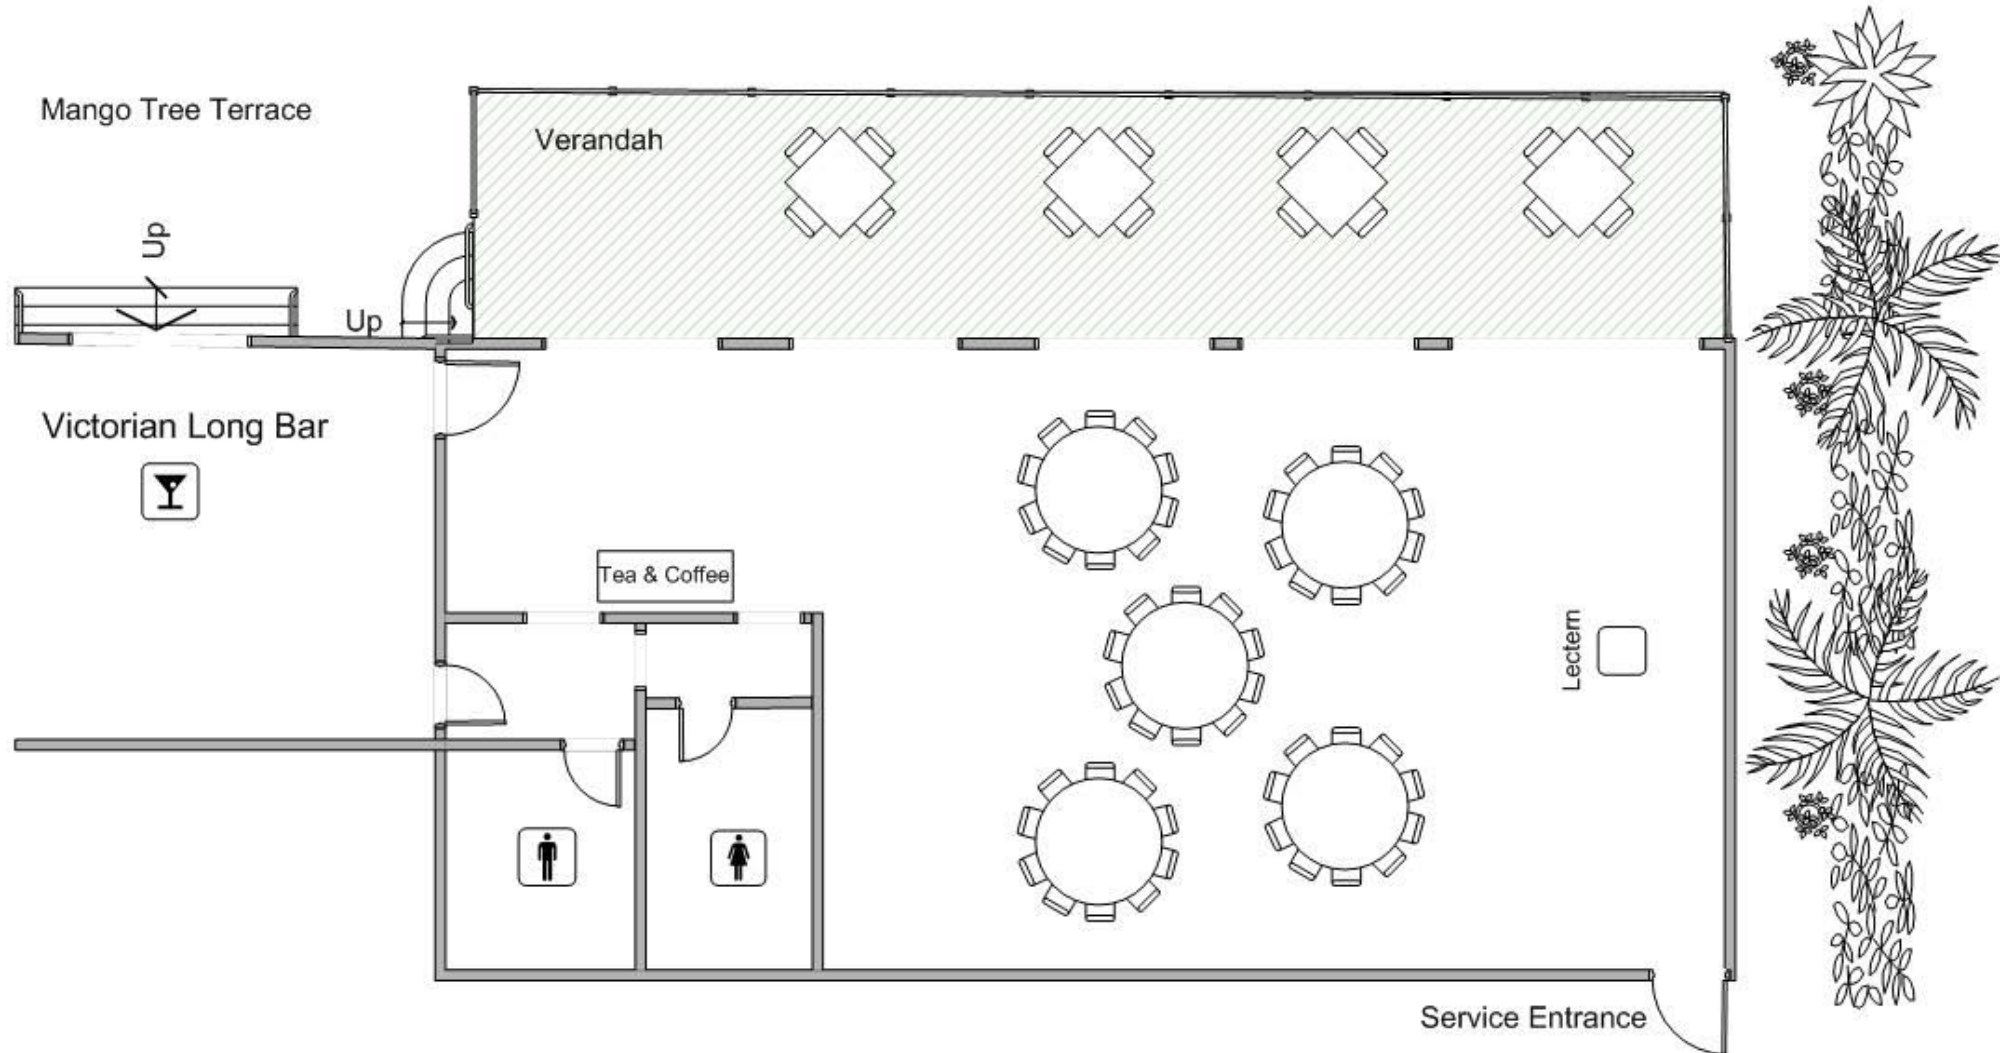

Rosewood Room – Hillstone St Lucia

Sample Floor Plan
5 round tables – 10 guests
50 Guests
Banquet Style

Rosewood Room – Hillstone St Lucia

Sample Floor Plan
6 round tables – 10 guests
60 Guests
Banquet Style

Rosewood Room – Hillstone St Lucia

Sample Floor Plan
7 round tables – 10 guests
70 Guests
Banquet Style

Rosewood Room – Hillstone St Lucia

Sample Floor Plan
8 round tables – 10 guests
80 Guests
Banquet Style

Rosewood Room – Hillstone St Lucia

Sample Floor Plan
9 round tables – 10 guests
90 Guests
Banquet Style

Rosewood Room – Hillstone St Lucia

Sample Floor Plan
10 round tables – 10 guests
100 Guests
Banquet Style

Rosewood Room – Hillstone St Lucia

Sample Floor Plan
13 round tables – 10 guests
130 Guests
Banquet Style