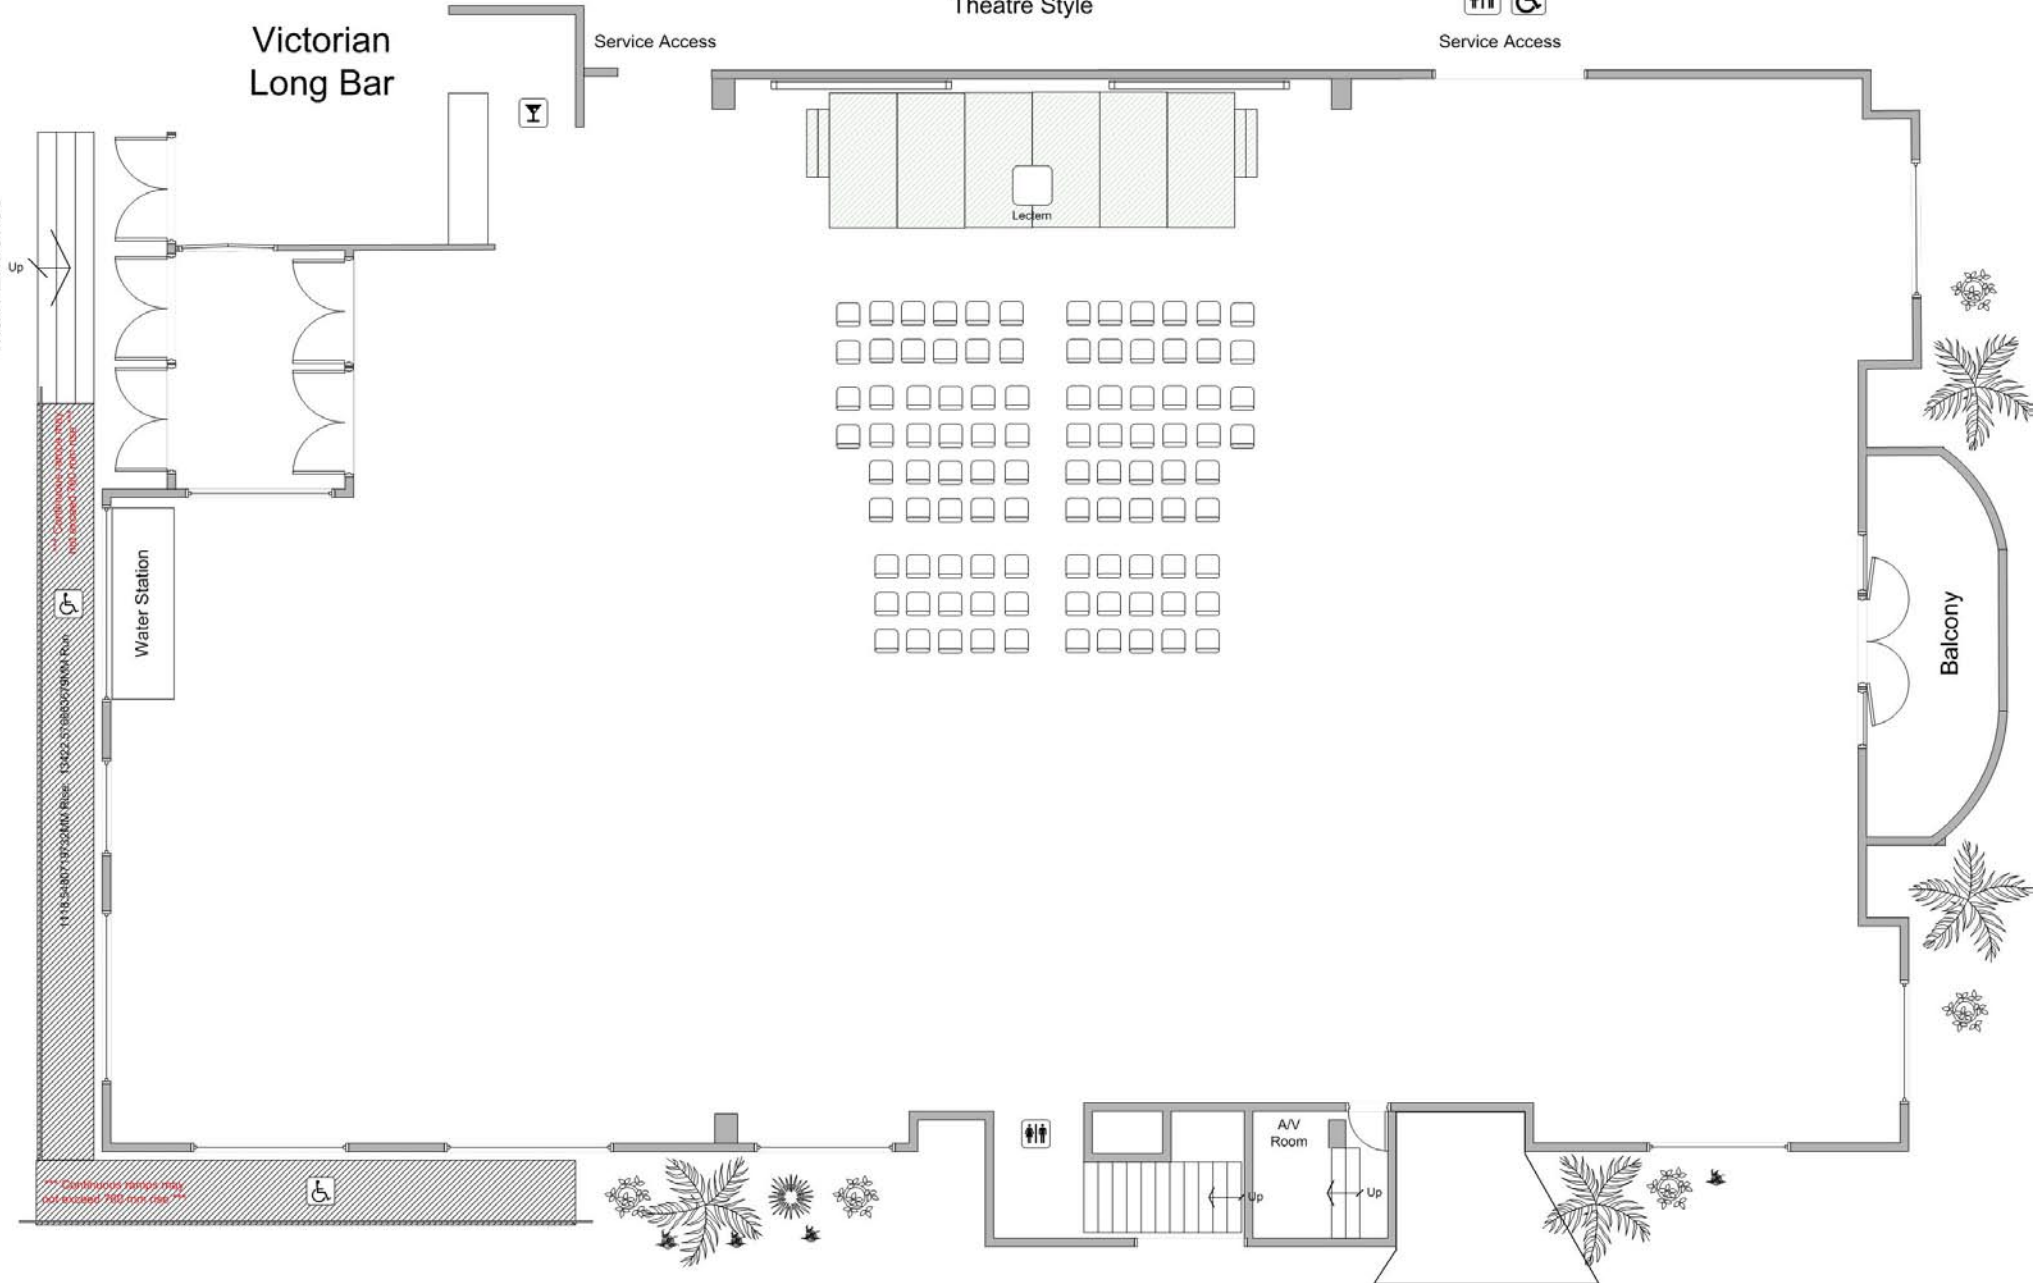

Grand View Room

Sample Floor Plan
100 Delegates
Theatre Style

Mango Tree Terrace

Main Entrance

Victorian Long Bar

Service Access

Service Access

Lectern

Water Station

Balcony

A/V Room

Up

Up