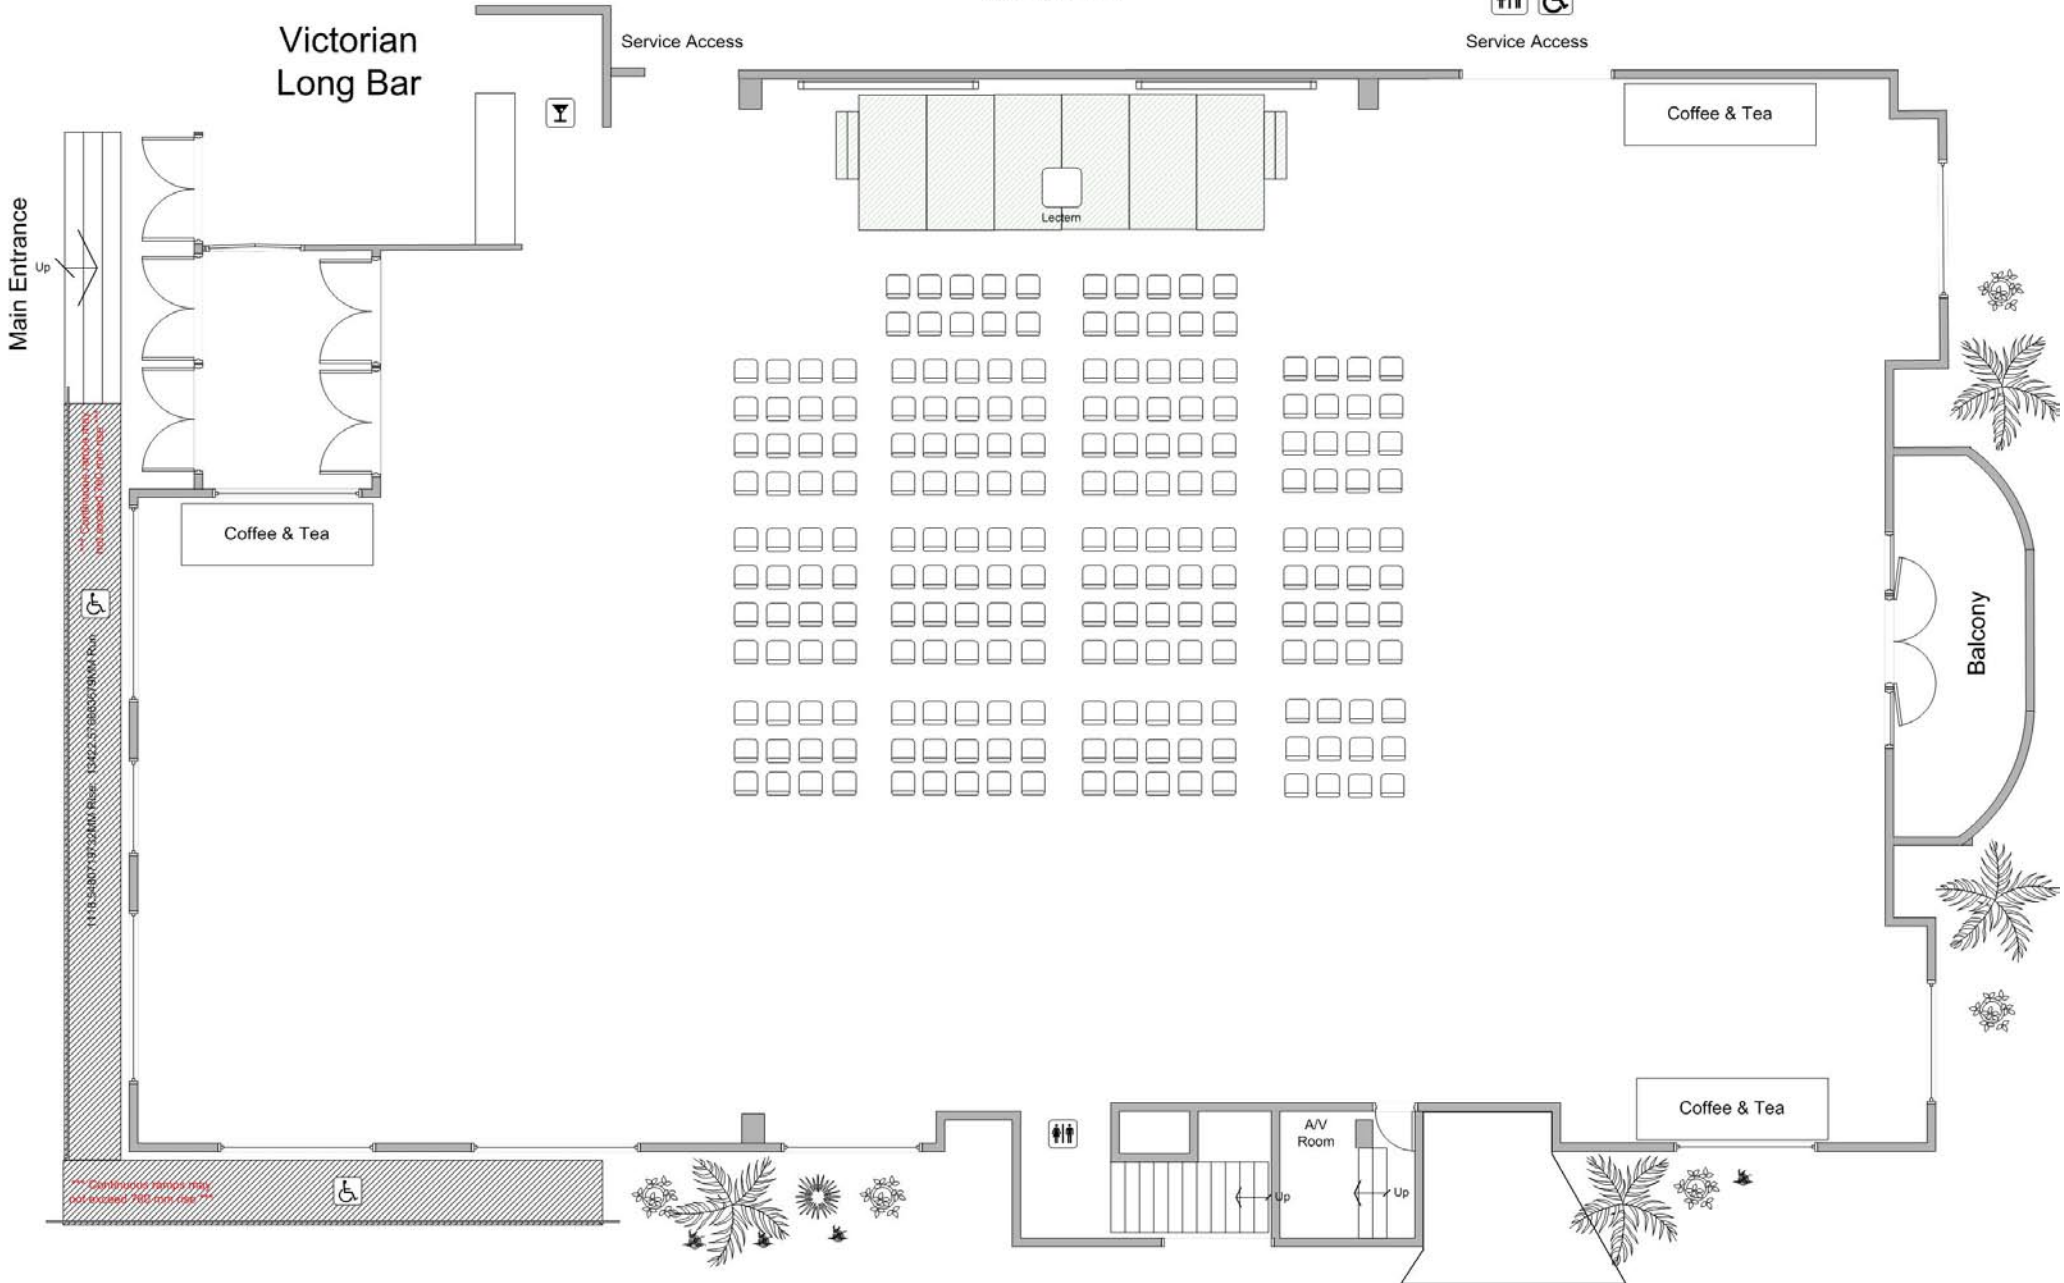

Service Access

Victorian
Long Bar

Service Access

Lectern

Main Entrance

Water Station

Balcony

Mango Tree Terrace

1418-5400712324444 Elevator - 134222-51403370404 Elevator

** Continuous temps may not exceed 75.0 mm rise **

Grand View Room

Sample Floor Plan
200 Delegates
Theatre Style

Mango Tree Terrace

Grand View Room

Sample Floor Plan
300 Delegates
Theatre Style

Mango Tree Terrace

Victorian Long Bar

Service Access

Service Access

Coffee & Tea

Lectern

Coffee & Tea

Victorian
Long Bar

Service Access

Lectern

Main Entrance

Coffee & Tea

Balcony

Coffee & Tea

Mango Tree Terrace