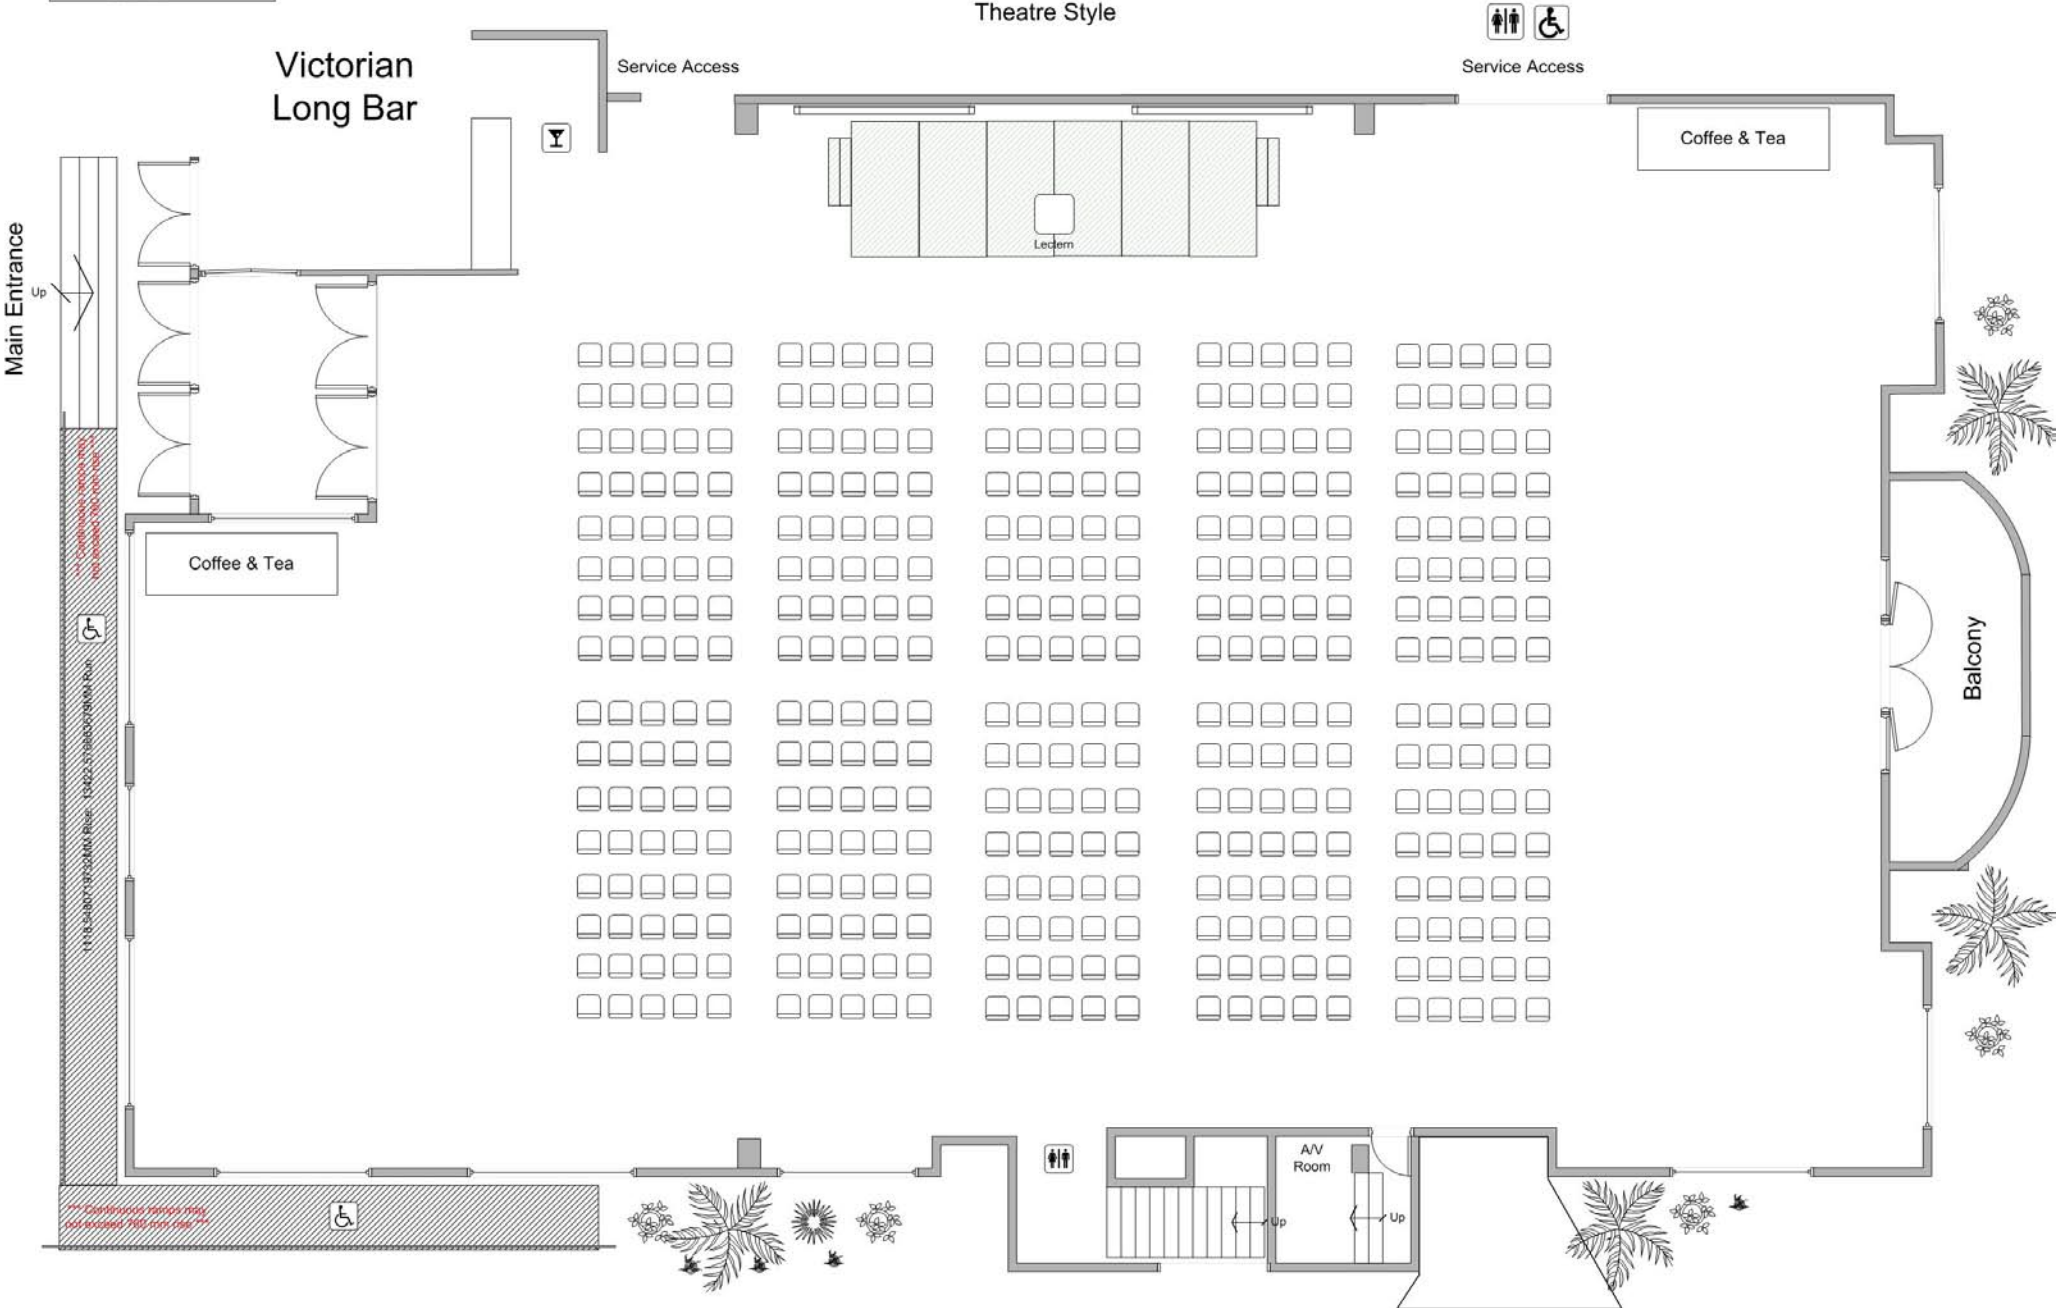

Grand View Room

Sample Floor Plan
500 Delegates
Theatre Style

Mango Tree Terrace

Coffee & Tea

Coffee & Tea

Balcony

A/V Room

Up

Up

Restroom icon

Restroom icon

Wheelchair icon

Service Access

Service Access

Lectern

Victorian Long Bar

Main Entrance

1418-1420071020444 Elevator - 134222-134222-134222-134222