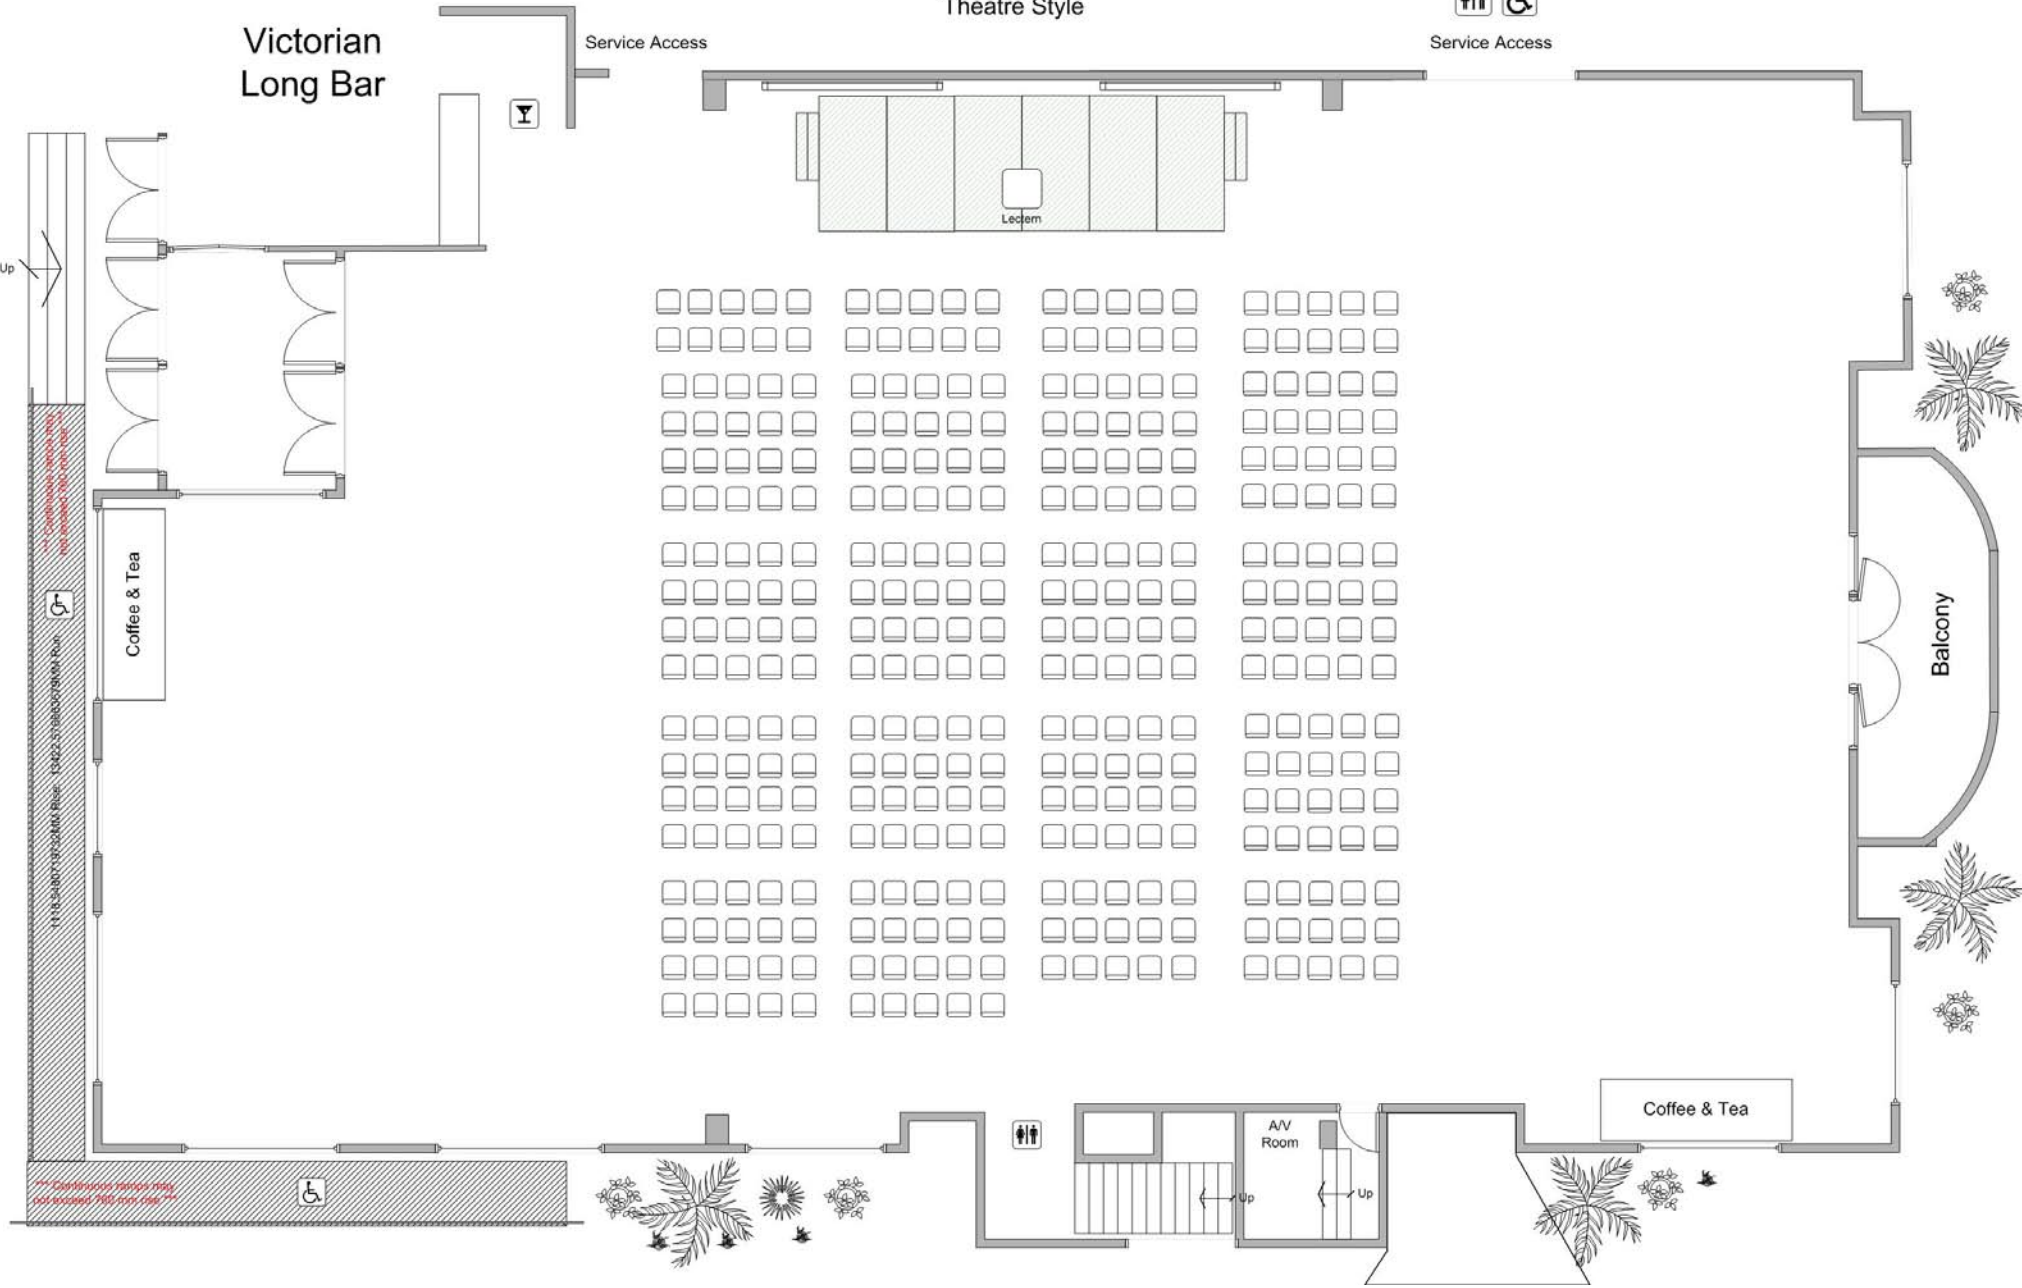

Grand View Room

Sample Floor Plan
350 Delegates
Theatre Style

Service Access

Victorian
Long Bar

Service Access

Lectern

Main Entrance

Coffee & Tea

Balcony

Coffee & Tea

Mango Tree Terrace

1118-3400712324444 Rev. 13/22 210403270404 Rev.

** Conference rooms may not exceed 700 mm rise **