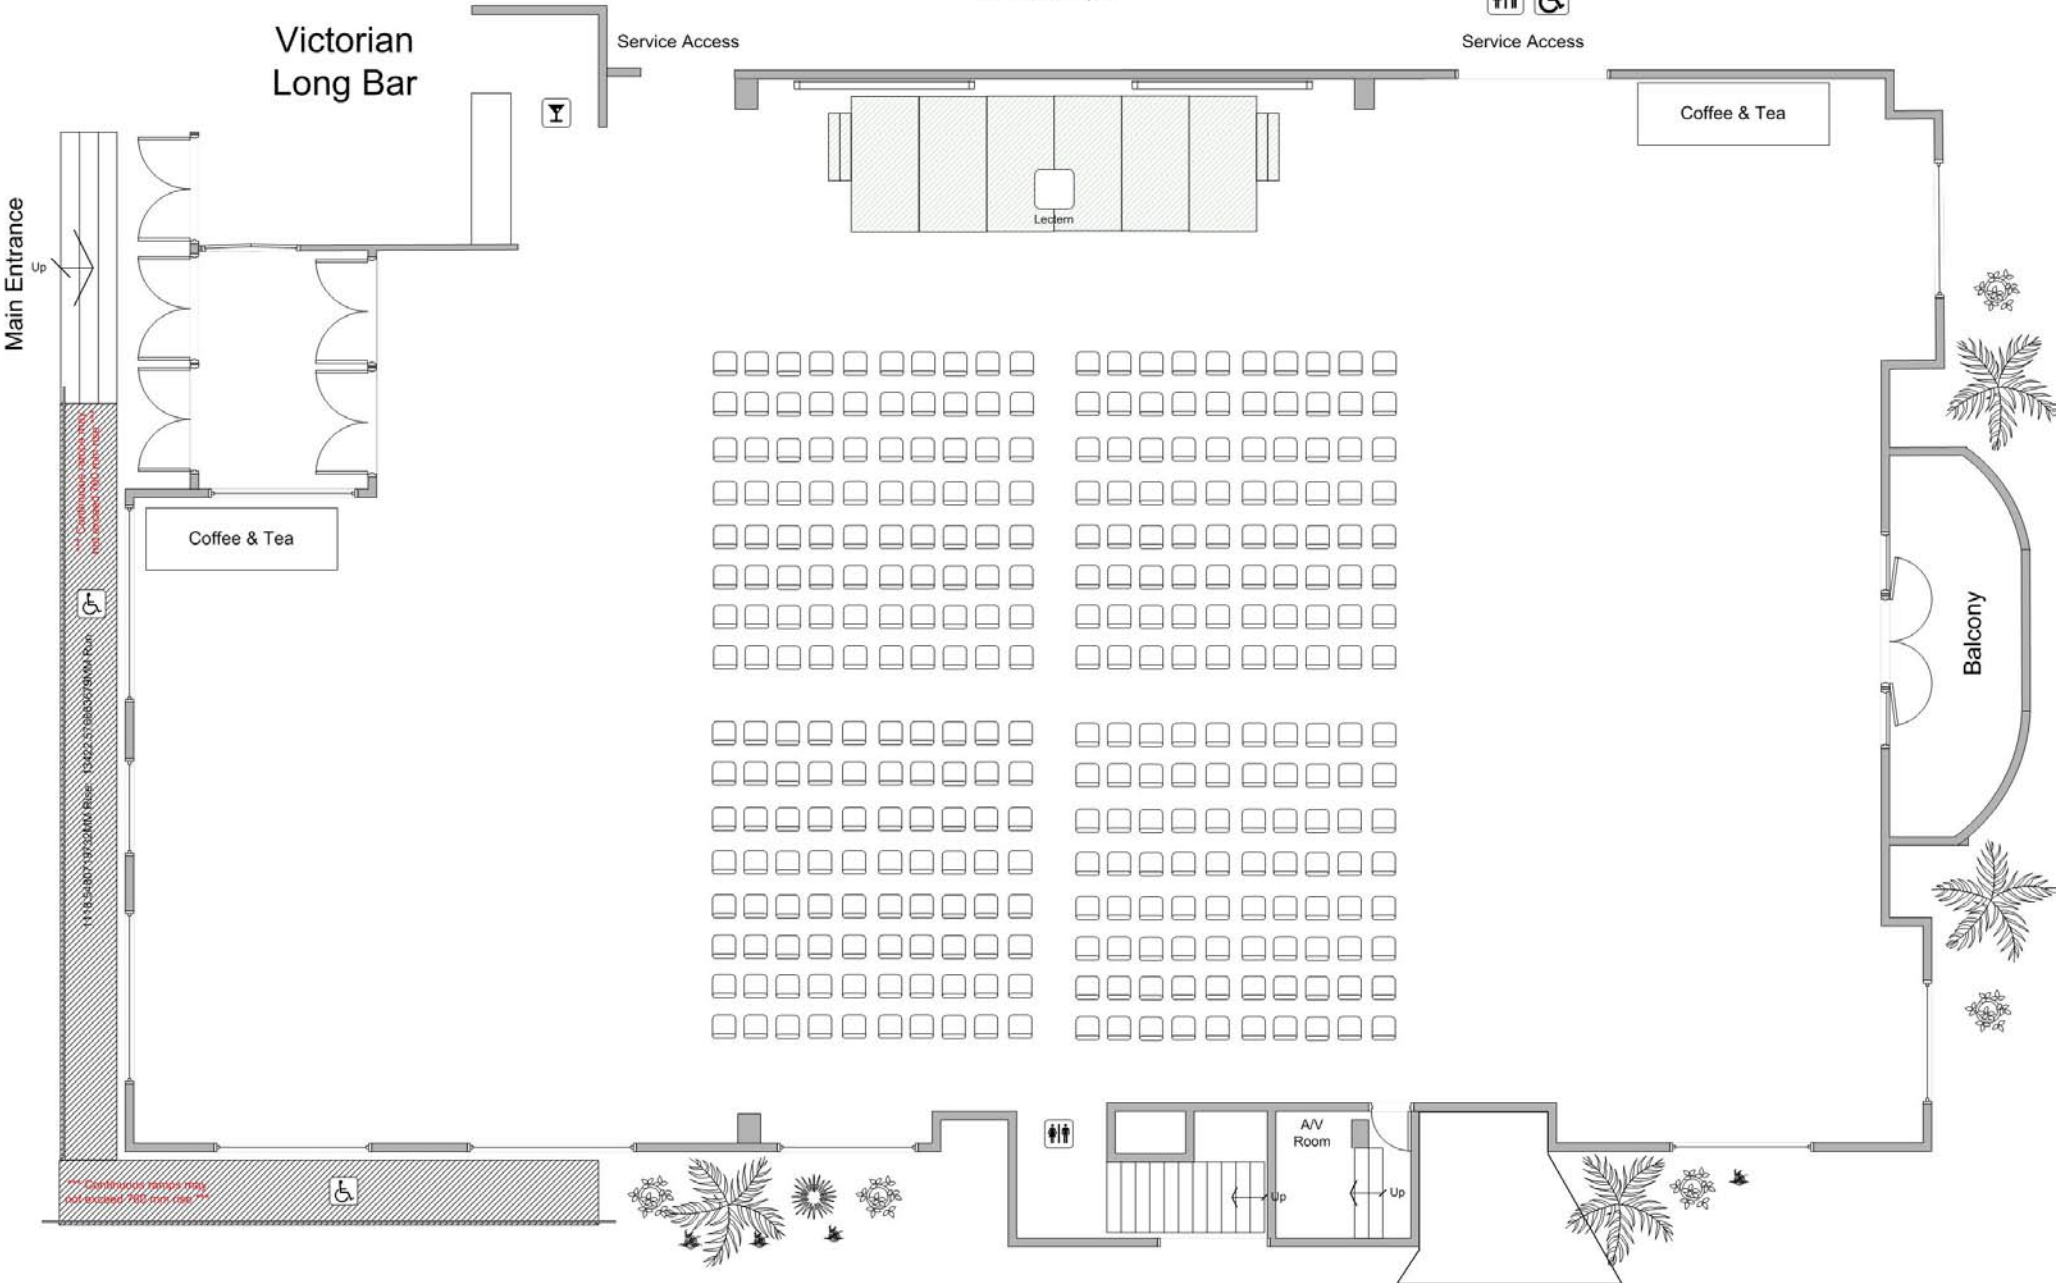

Service Access

Victorian
Long Bar

Service Access

Lectern

Main Entrance

Water Station

Balcony

Mango Tree Terrace

Victorian
Long Bar

Service Access

Lectern

Main Entrance

Coffee & Tea

Balcony

Coffee & Tea

Mango Tree Terrace

1118-3400712324444 Rev. 13/22 210403270404 Rev.

** Conference rooms may not exceed 700 mm rise **

Grand View Room

Sample Floor Plan
400 Delegates
Theatre Style

Mango Tree Terrace

Coffee & Tea

Coffee & Tea

Balcony