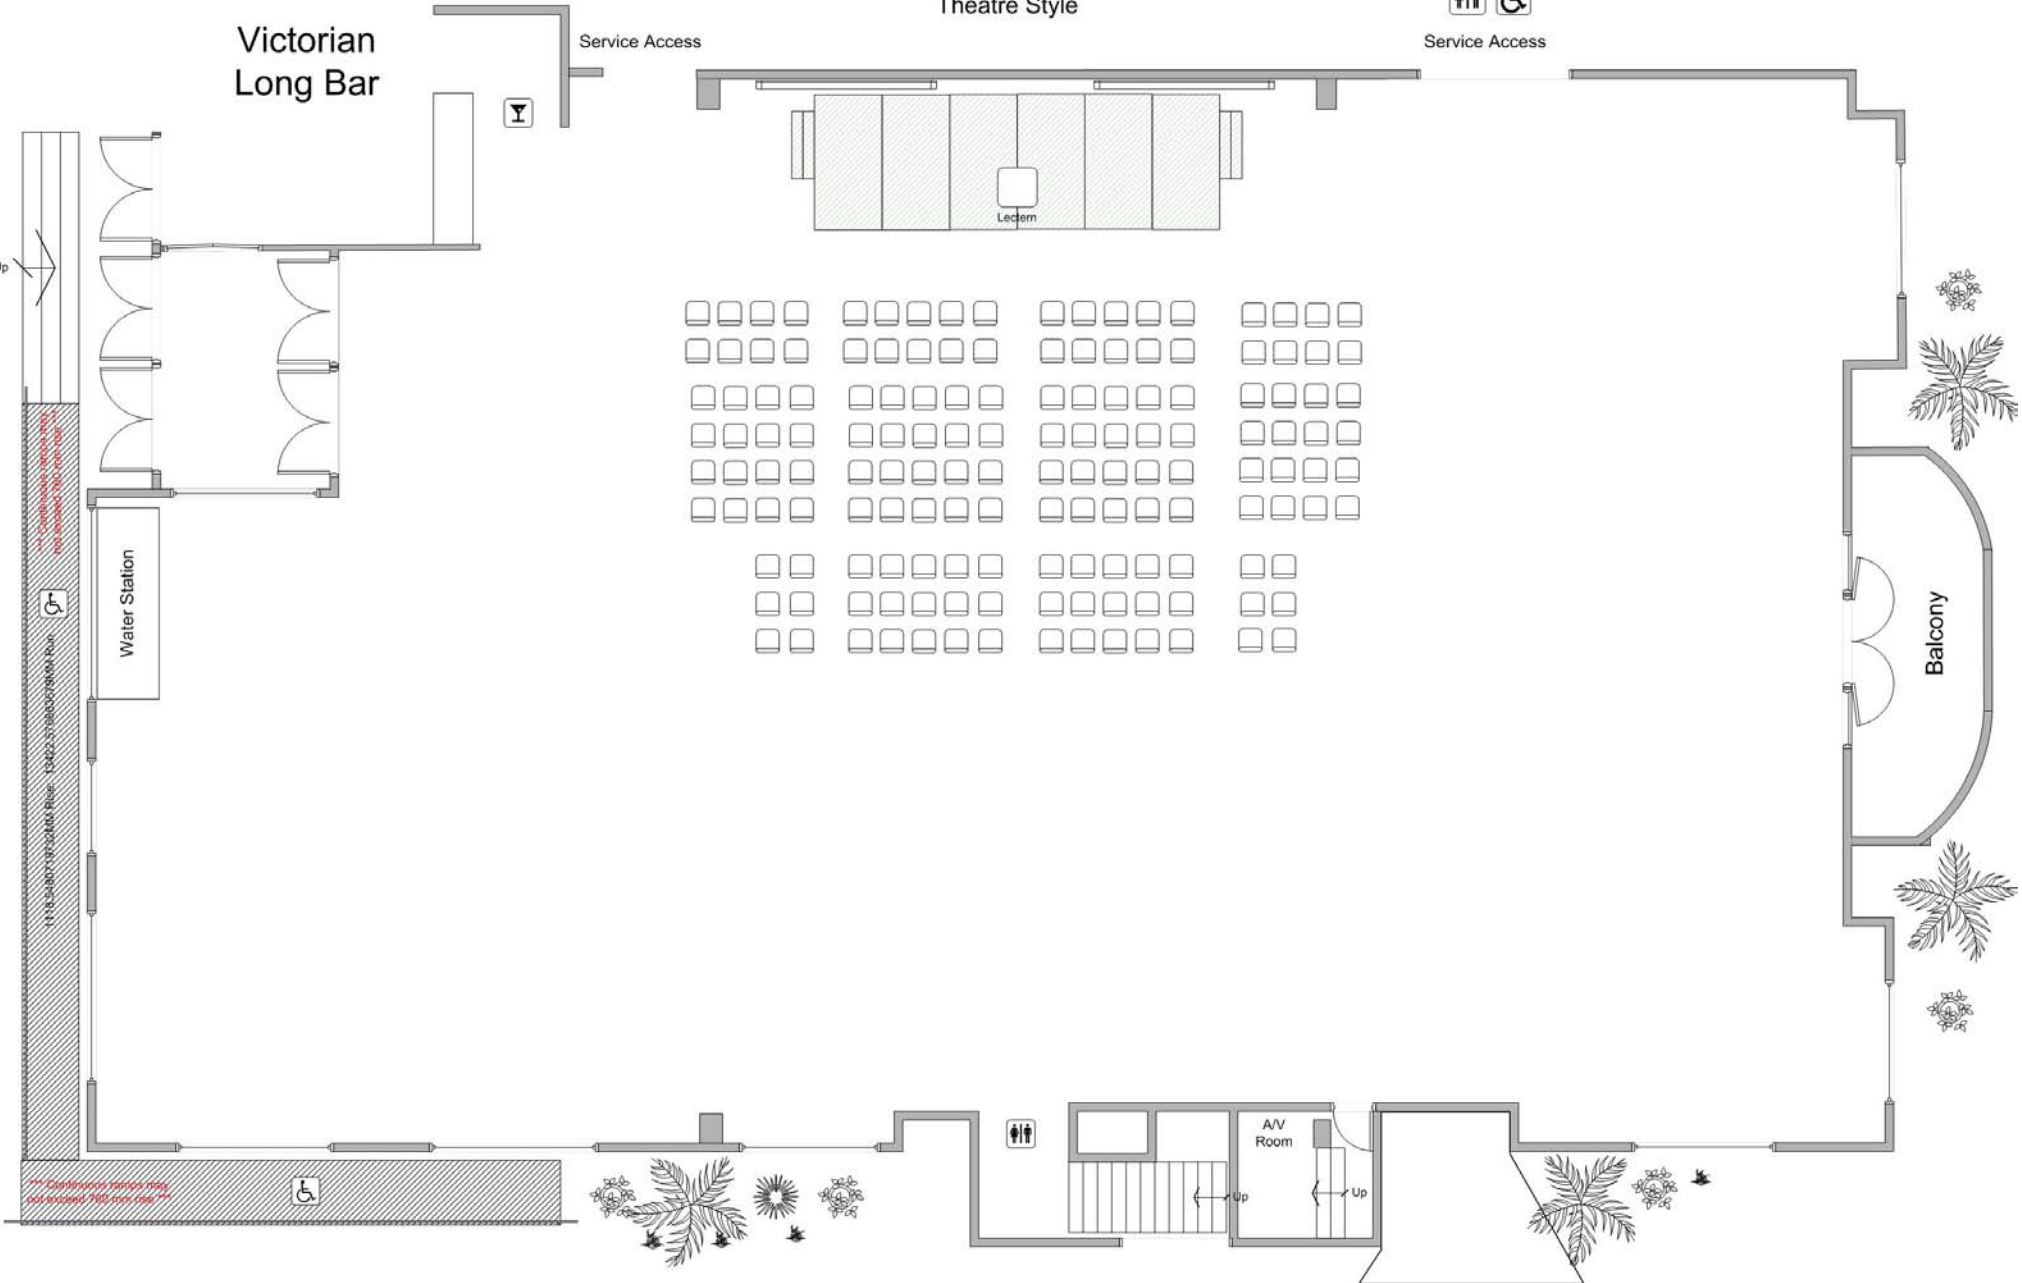

Grand View Room

Sample Floor Plan
150 Delegates
Theatre Style

Service Access

Victorian
Long Bar

Service Access

Lectern

Main Entrance

Water Station

Balcony

Mango Tree Terrace

1418-5400712324444 Elevator - 134222-51403370404 Elevator