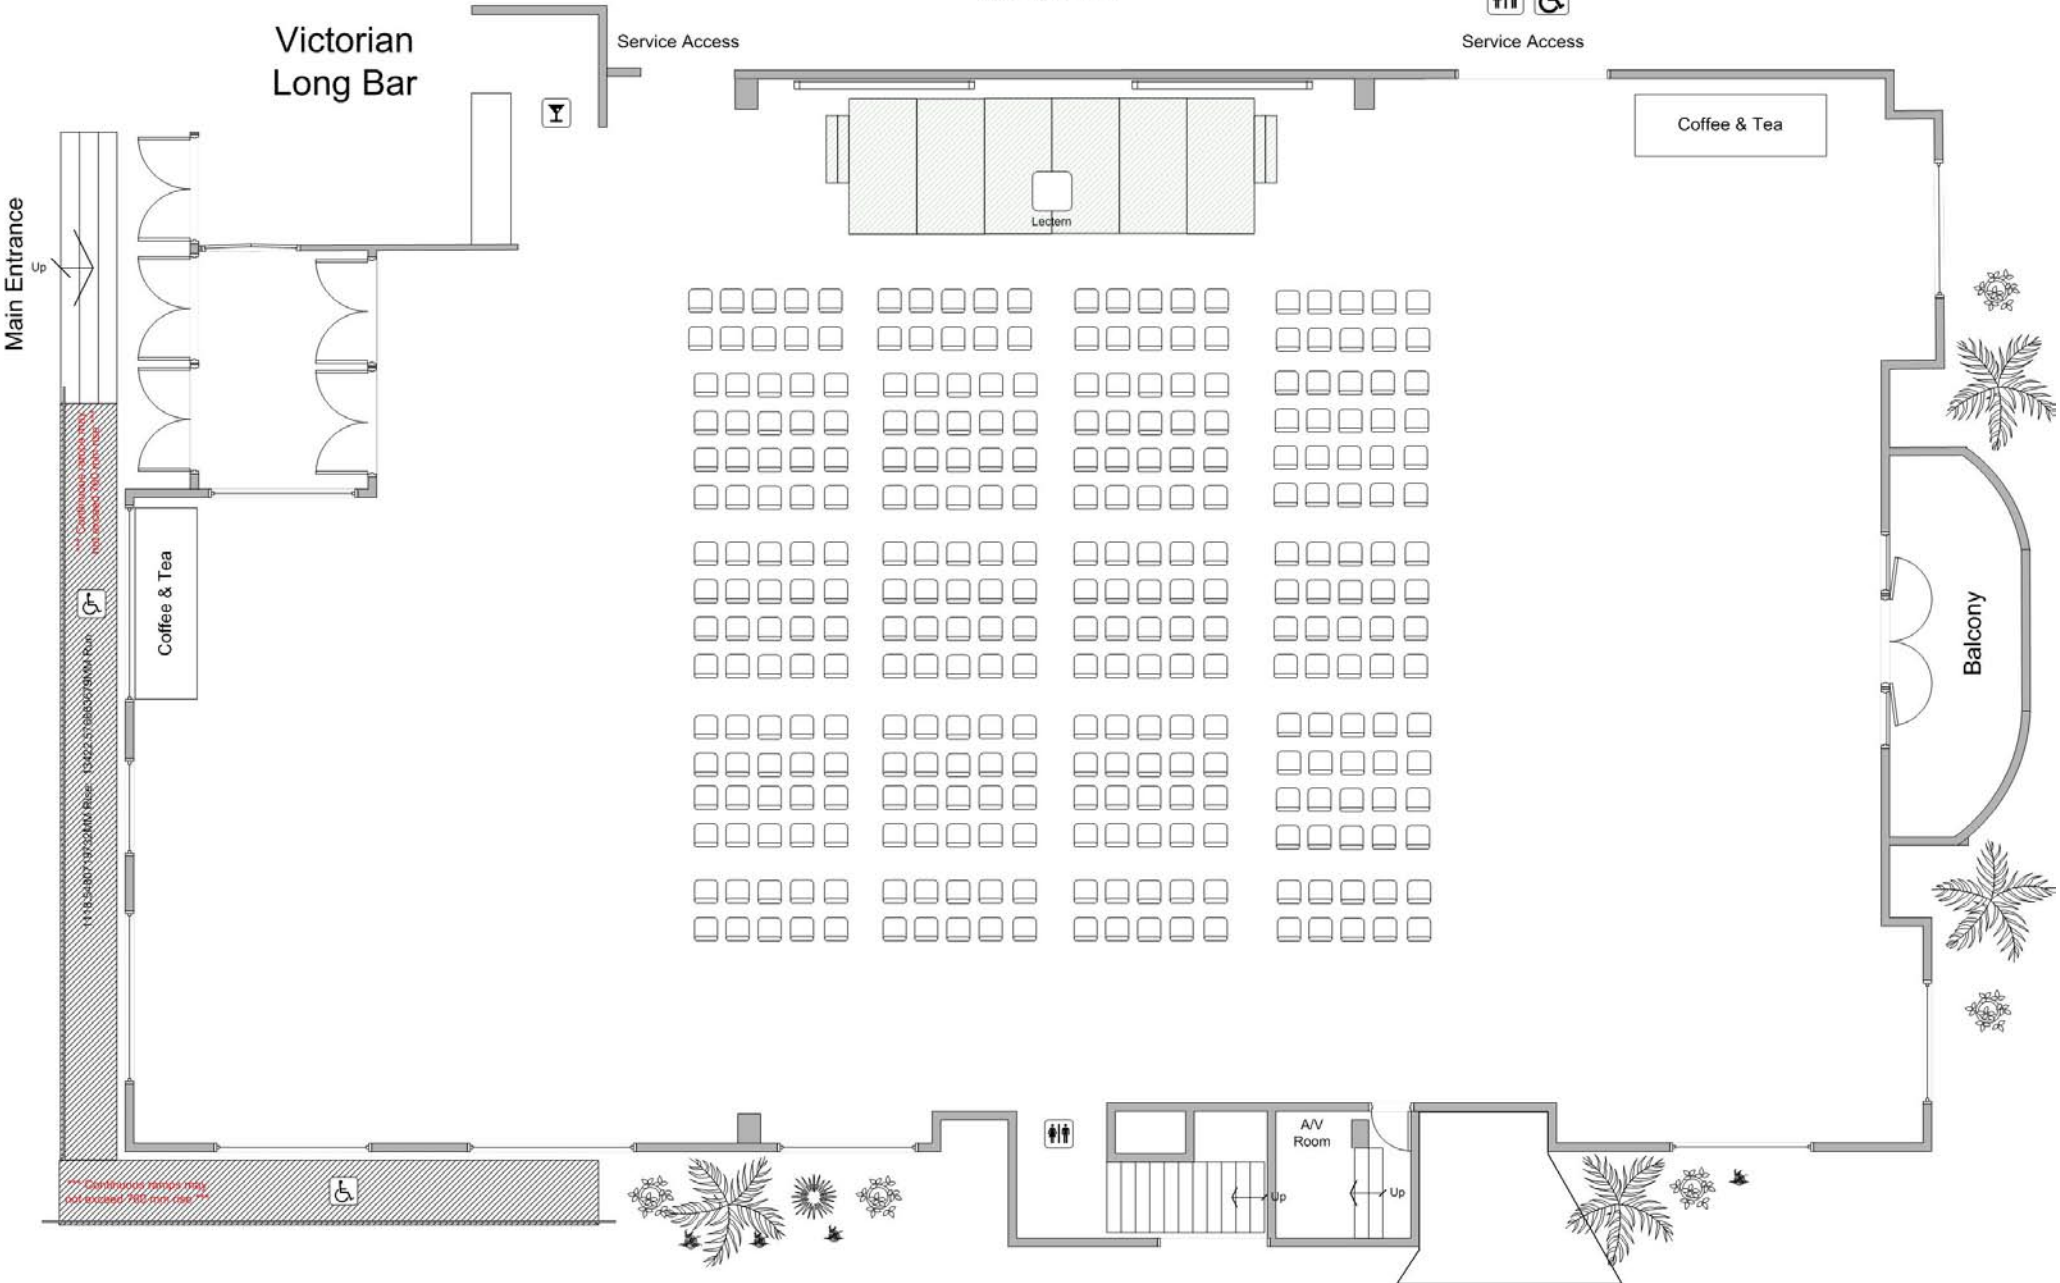

Grand View Room

Sample Floor Plan
300 Delegates
Theatre Style

Mango Tree Terrace

Victorian Long Bar

Service Access

Service Access

Coffee & Tea

Lectern

Coffee & Tea

Balcony

A/V Room

Up

Up