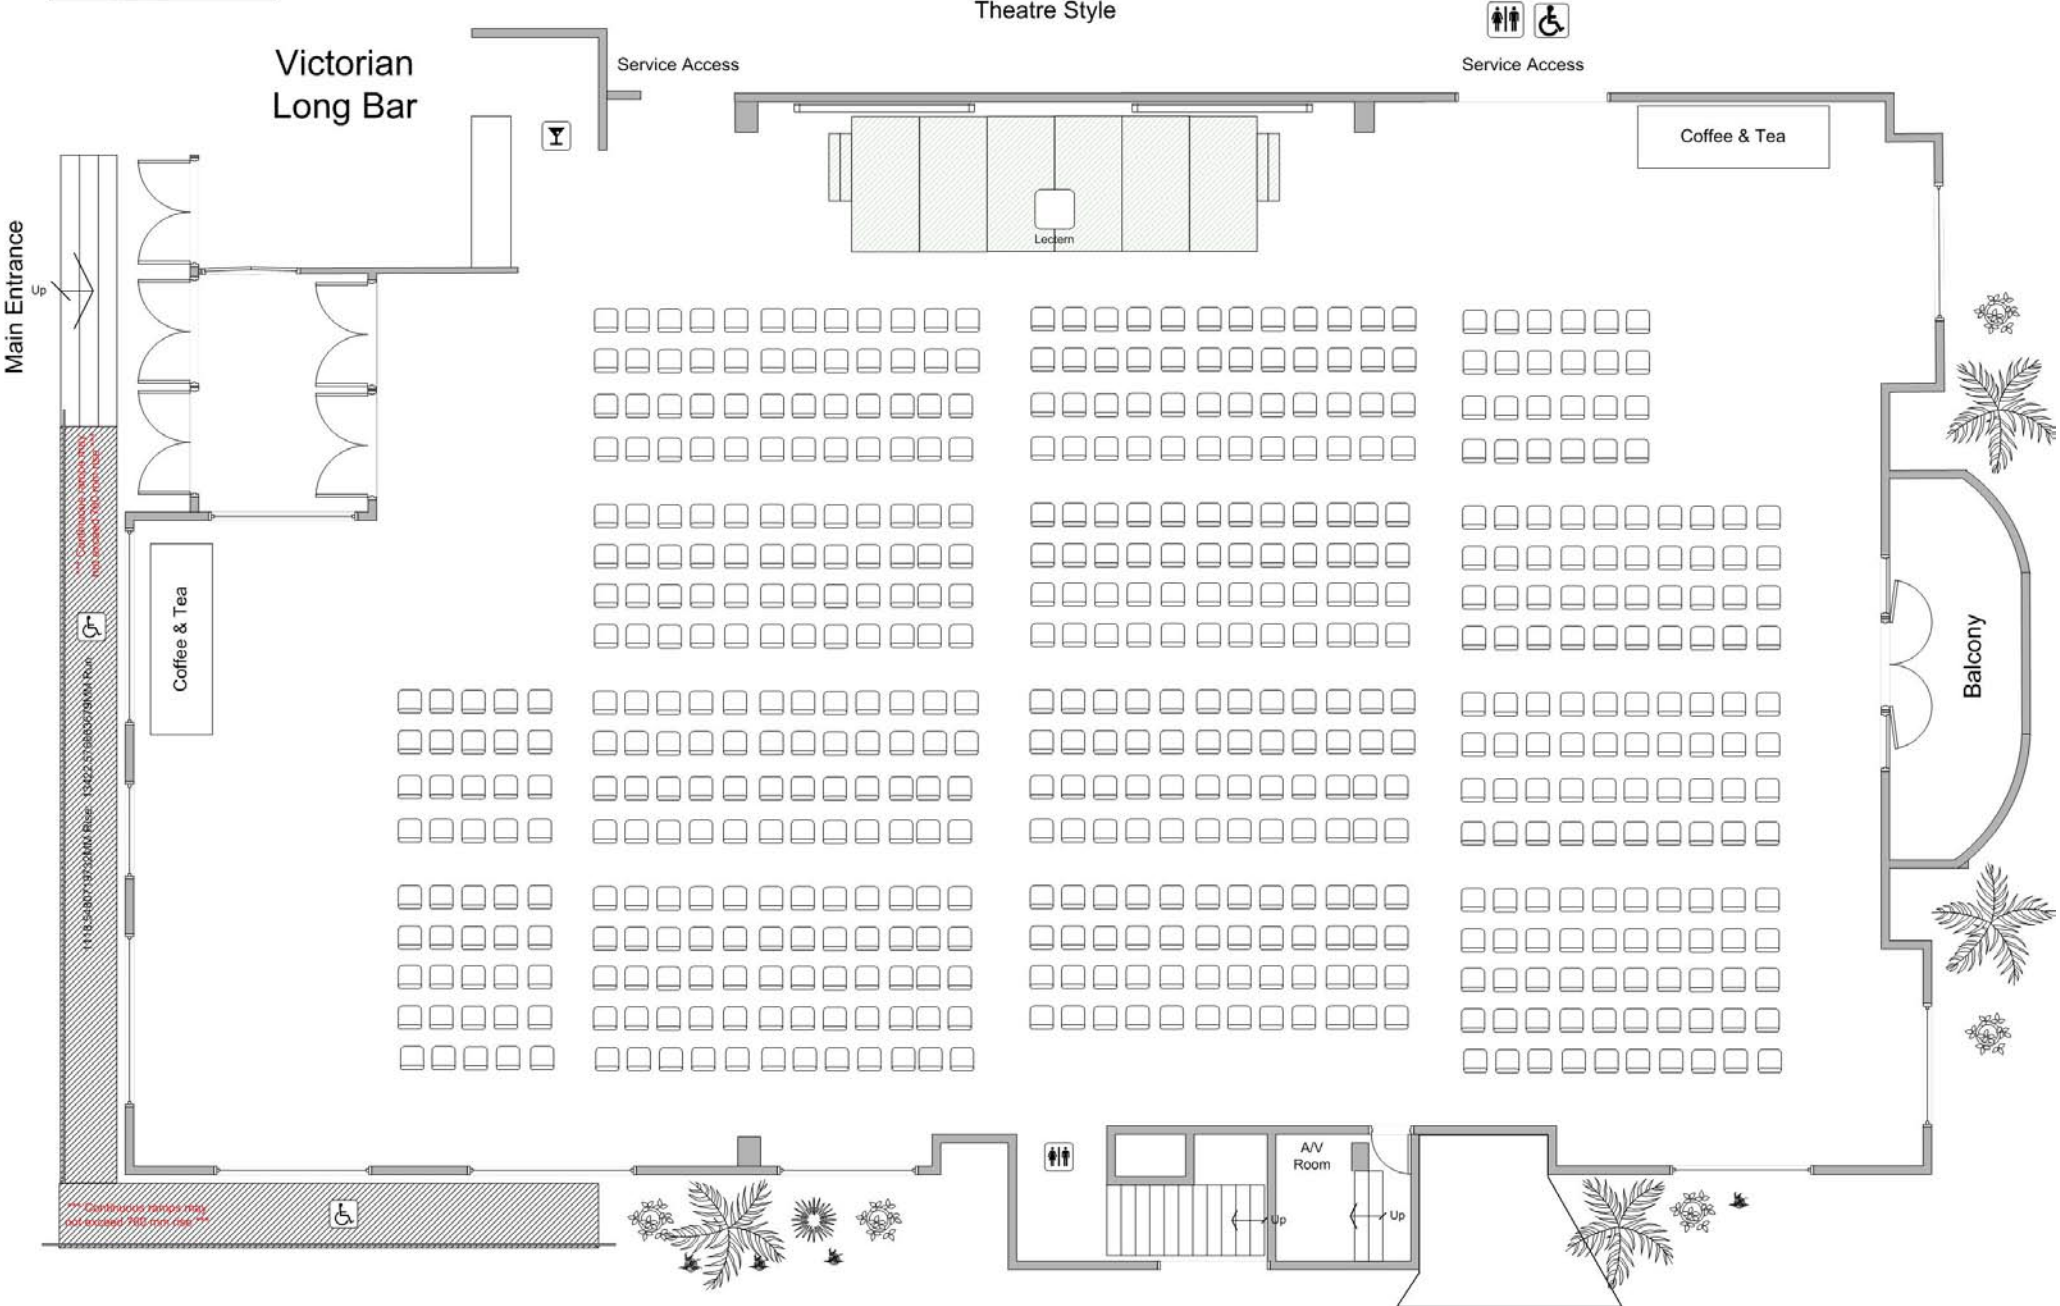

Service Access

Victorian
Long Bar

Service Access

Lectern

Main Entrance

Water Station

Balcony

Mango Tree Terrace

Victorian
Long Bar

Service Access

Lectern

Main Entrance

Coffee & Tea

Balcony

Coffee & Tea

Mango Tree Terrace

Service Access

Service Access

Lectern

Victorian Long Bar

Main Entrance

1418-1420071020444 Elevator - 134222-134222-134222-134222

*** Conference rooms may not exceed 700 mm rise ***

Grand View Room

Sample Floor Plan
600 Delegates
Theatre Style

Mango Tree Terrace

** Conference rooms may not exceed 700 mm rise **