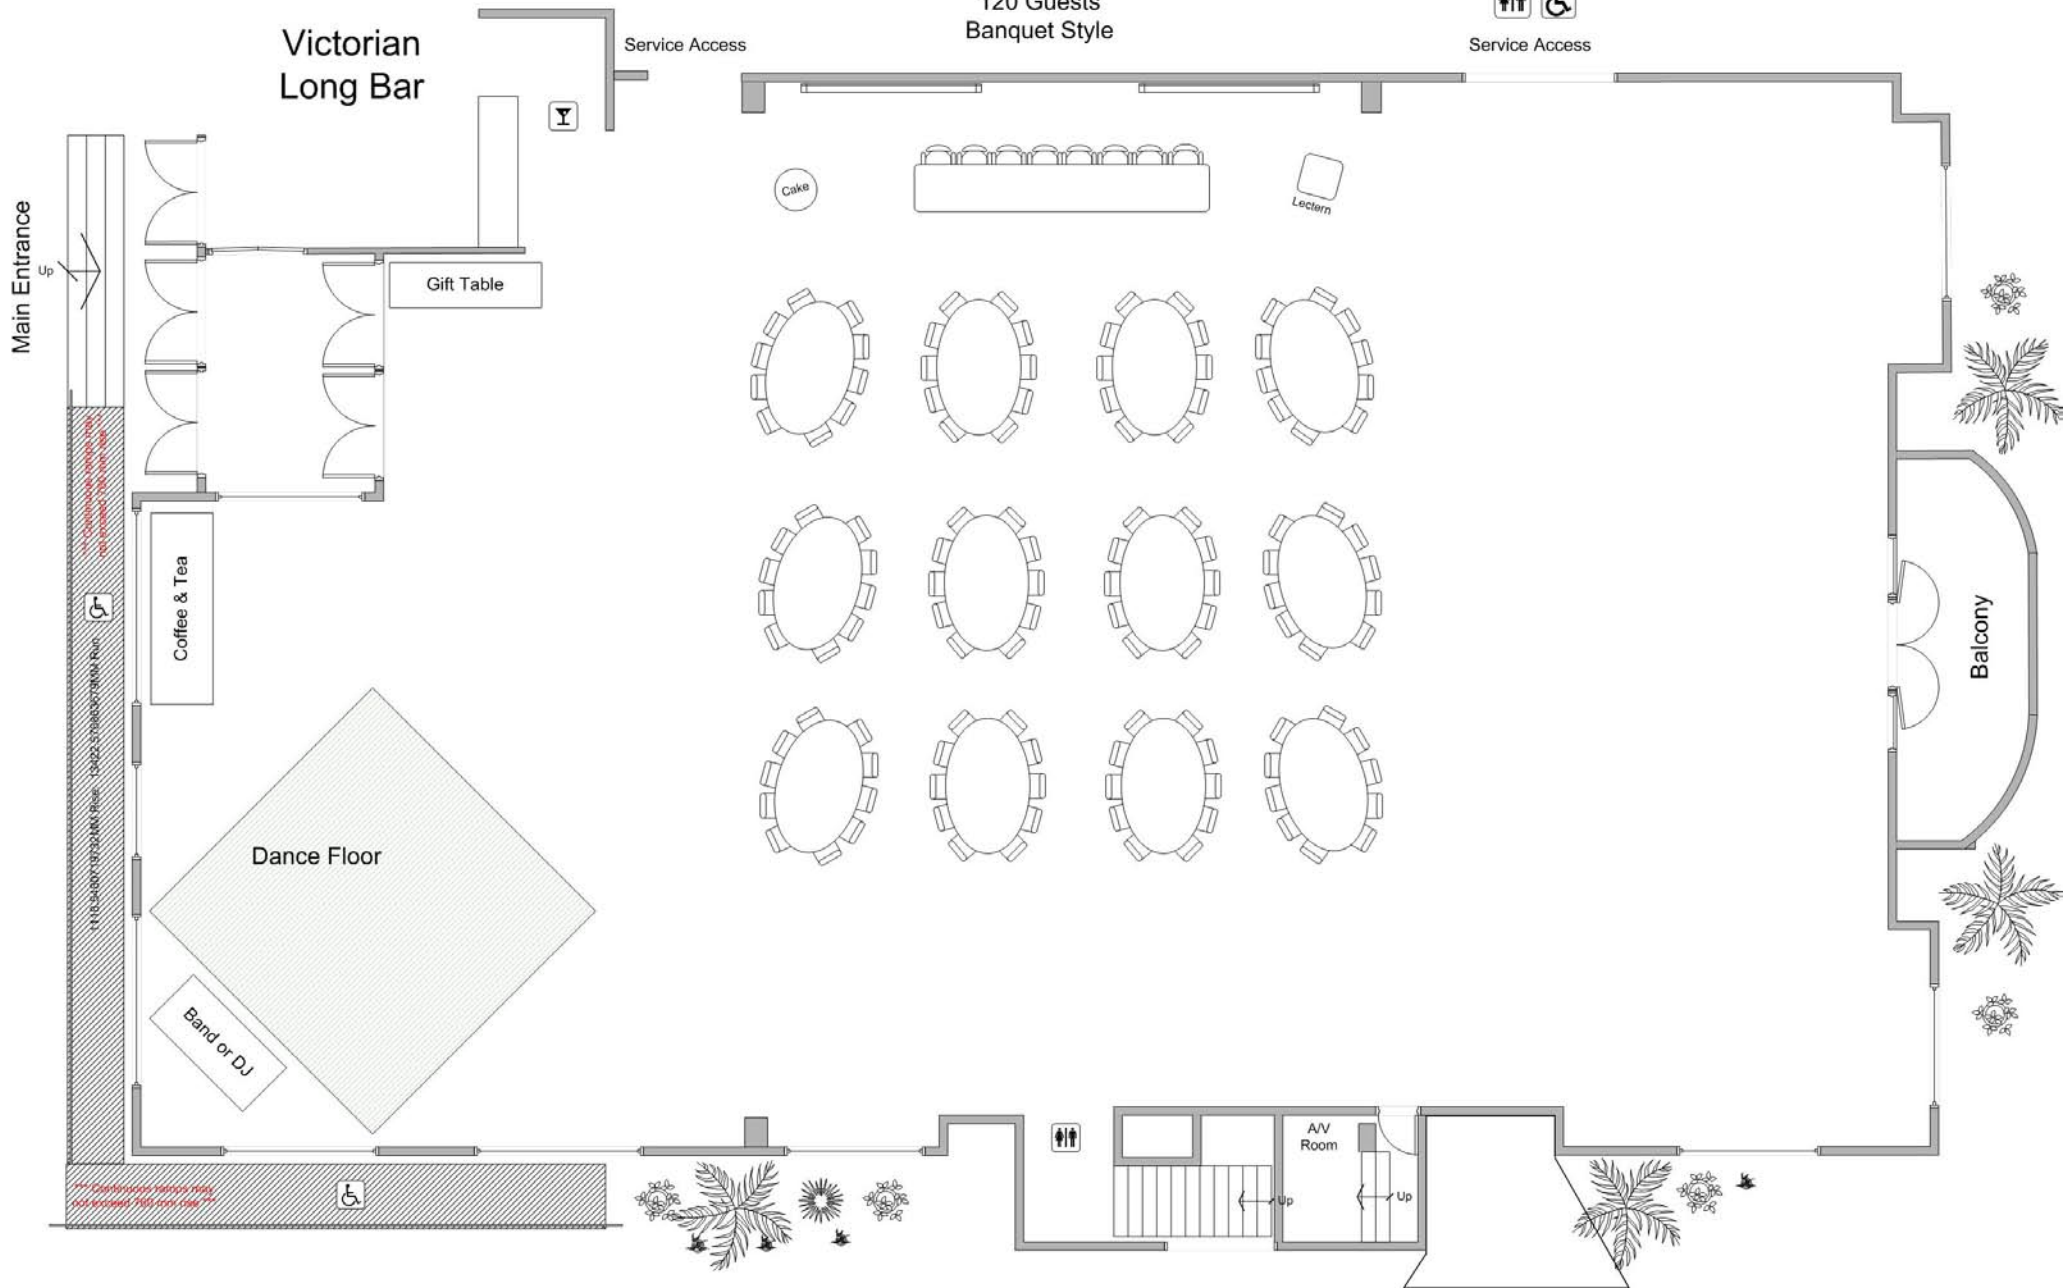

Grand View Room

Sample Floor Plan
12 oval tables - 10 guests
120 Guests
Banquet Style

Service Access

Mango Tree Terrace

*** Chairlifted tables may not exceed 700 mm dia.***